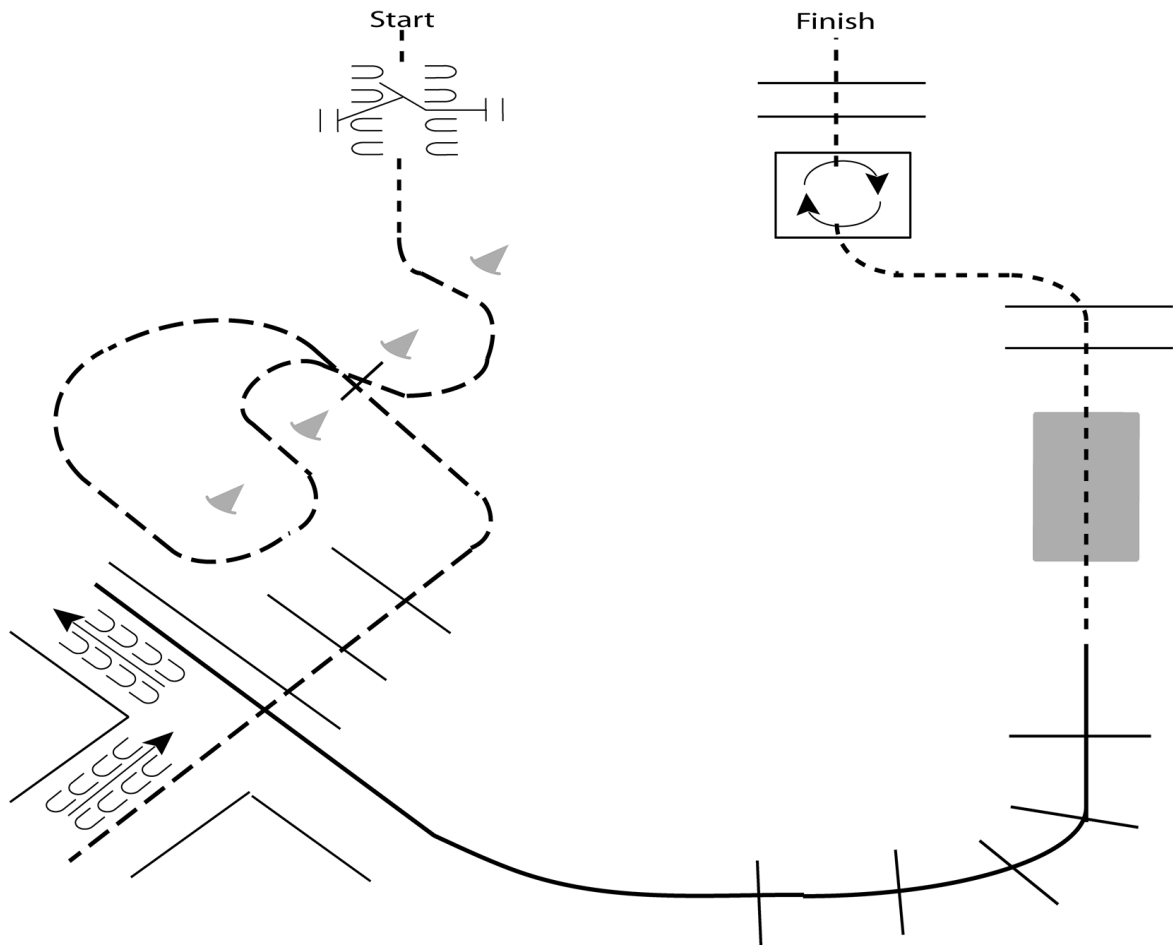

Susan Bragg

Feathered Horse Spring Classic

English Equitation Walk/Trot (Youth and Amateur)

Show Date: June 29 - July 1, 2018

1. Walk A to B.
2. At B posting trot a circle to the right on the proper diagonal.
3. At B posting trot a circle to the left on the proper diagonal.
4. At B sitting trot to C.
5. At C stop and back approximately one horse length.

Walk	-----
Trot	- - - - -
Extended Trot	— — — — —
Canter	—————
Leg Yield	
Lead Change	↙ ↘
Back	← ← ← ← ←
Marker	(B)
Sidepass	← — — — — →
Hand Gallop	—————

[HSE/WT-5]

Pattern Provided by:

Susan Bragg

Feathered Horse Spring Classic

Trail WJL/WTC class #56

Show Date: June 29 - July 1, 2018

1. Walk to and work gate.
2. Jog through cones, over pole and into chute.
3. Back the L.
4. Lope on the left lead over poles to bridge.
5. Walk over bridge and elevated poles.
6. Walk into box and perform a 360 degree turn to the right.
7. Walk out of box and over elevated poles to finish.