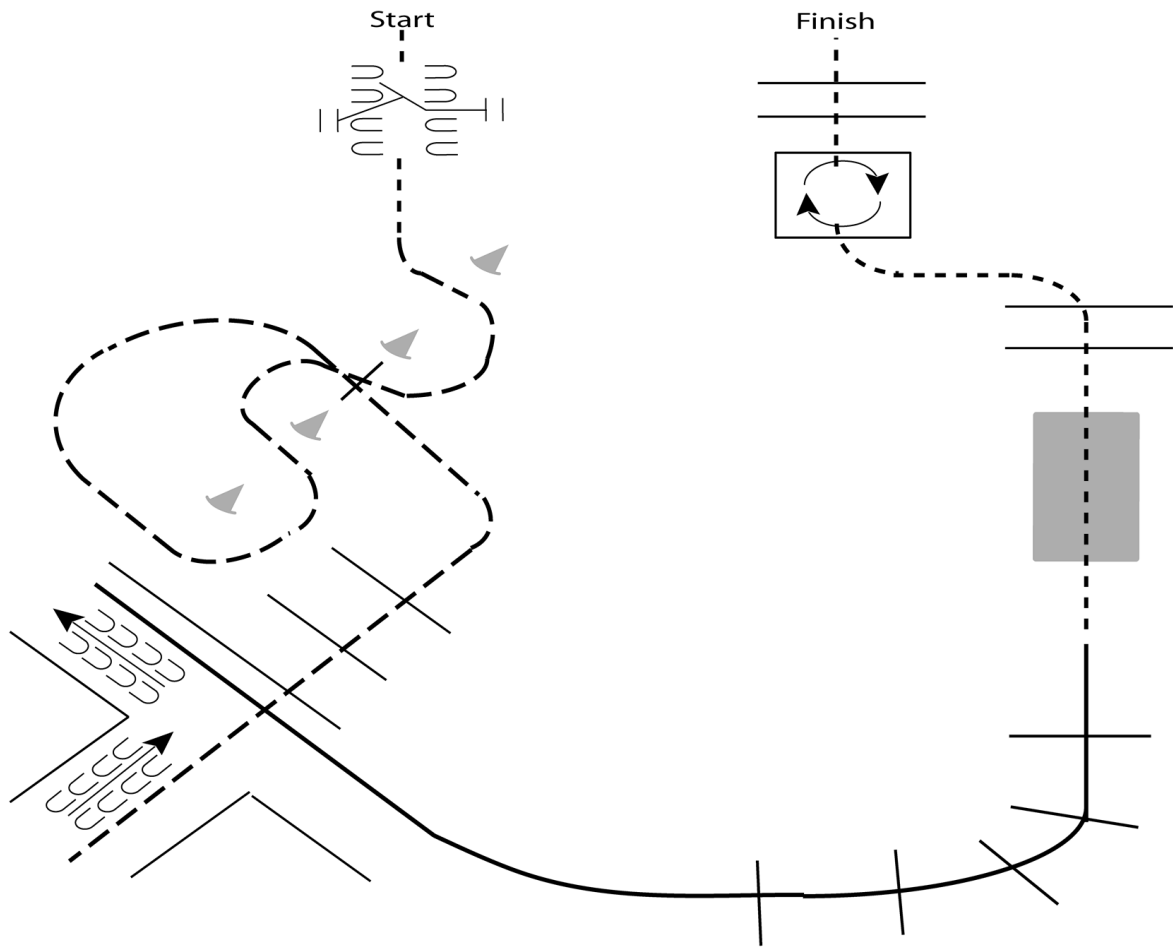

Feathered Horse Spring Classic

Ranch Riding WJL Class #88

Show Date: June 29 - July 1, 2018

www.HorseShowPatterns.com

www.HorseShowPatterns.com

1. Walk.
2. Trot
3. Extended trot.
4. Left lead lope
5. Stop, 1 1/2 turn right
6. Extended lope
7. Collect to working lope-right lead
8. Change leads (simple or flying)
9. Walk
10. Walk over logs
11. Trot
12. Extended trot
13. Stop and back

Walk	-----
Jog	-----
Extended Jog	-----
Lope	-----
Lead Change	//
Back	←←←←←
Marker	(B)

[RR/2]

Pattern Provided by:

Susan Bragg

Feathered Horse Spring Classic

Trail Walk Trot Class #51,52,53,54,55 (Jog in lieu of lope)

Show Date: June 29 - July 1, 2018

1. Walk to and work gate.
2. Jog through cones, over pole and into chute.
3. Back the L.
4. Lope on the left lead over poles to bridge.
5. Walk over bridge and elevated poles.
6. Walk into box and perform a 360 degree turn to the right.
7. Walk out of box and over elevated poles to finish.