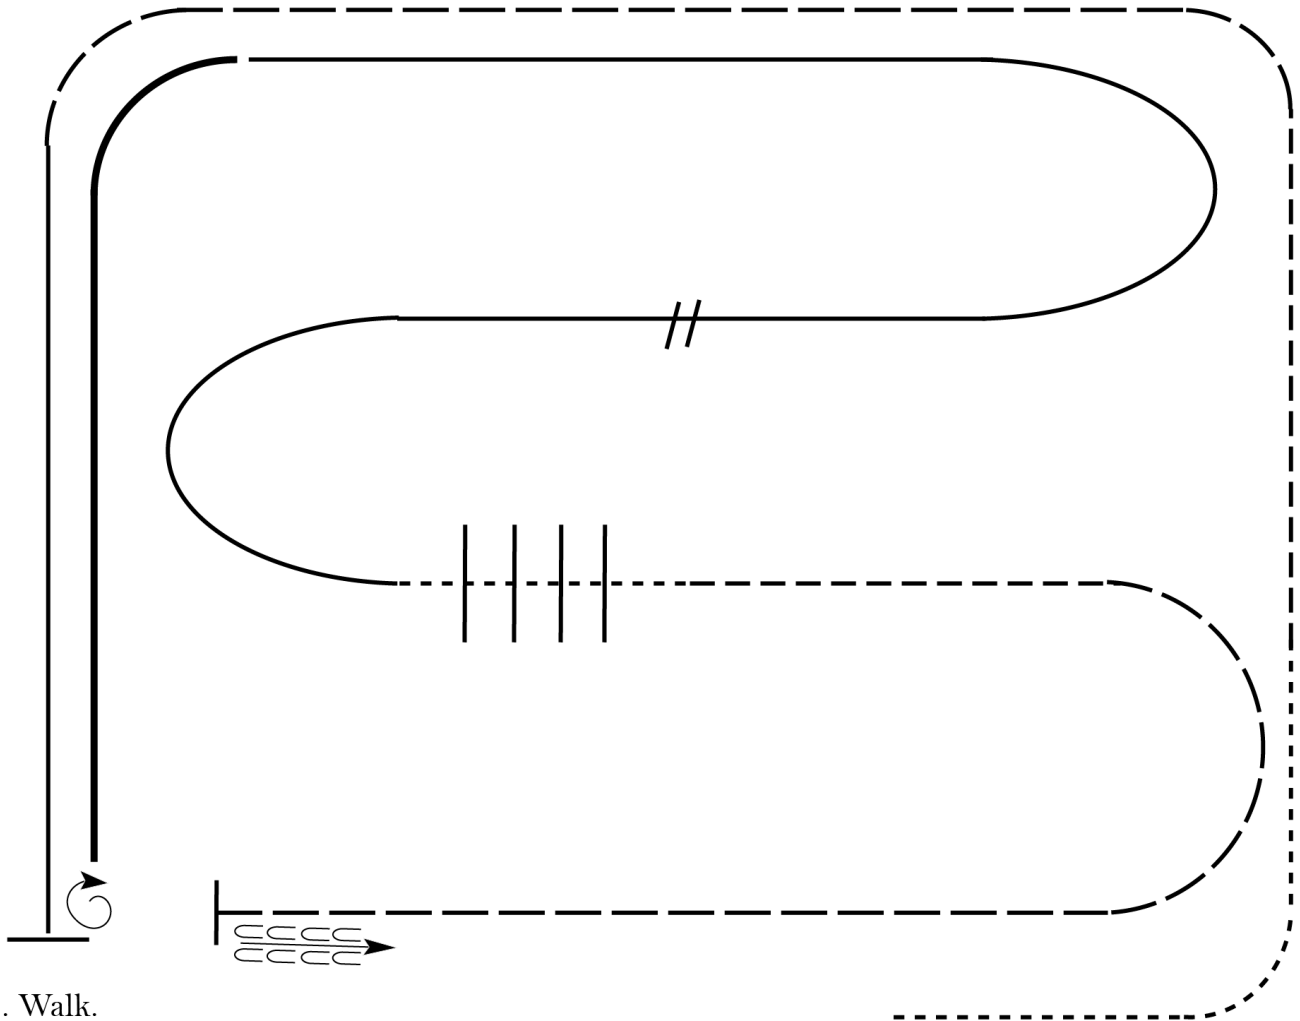

Feathered Horse Spring Classic

Class #89 Ranch Riding -Jog in lieu of lope (ext jog in lieu of ext lope)

Show Date: June 29 - July 1, 2018

w w w . H o r s e S h o w P a t t e r n s . c o m

w w w . H o r s e S h o w P a t t e r n s . c o m

1. Walk.
2. Trot
3. Extended trot.
4. Left lead lope
5. Stop, 1 1/2 turn right
6. Extended lope
7. Collect to working lope-right lead
8. Change leads (simple or flying)
9. Walk
10. Walk over logs
11. Trot
12. Extended trot
13. Stop and back

Walk	-----
Jog	-----
Extended Jog	-----
Lope	-----
Lead Change	|||
Back	←←←←
Marker	(B)

[RR/2]

Pattern Provided by:

Susan Bragg