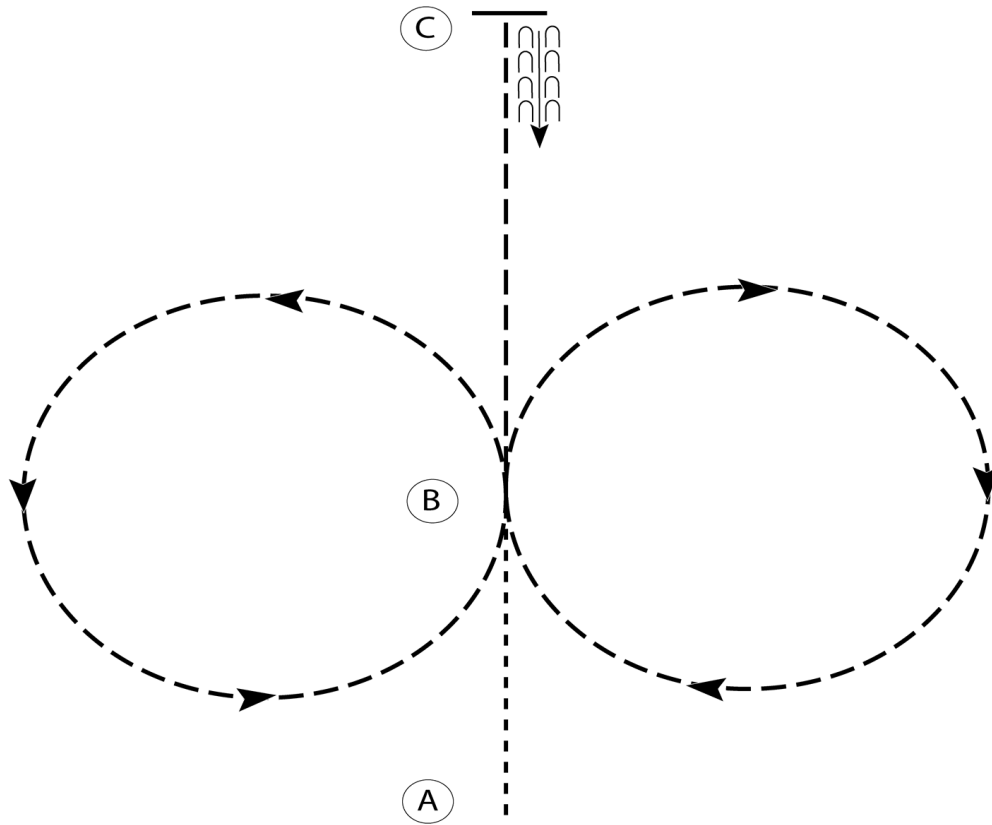

Exit at a sitting trot.

Walk	-----
Trot	- - - - -
Extended Trot	-----
Canter	—————
Leg Yield	
Lead Change	↘ ↙
Back	← ← ← ← ←
Marker	⊙ B
Sidepass	← - - - - ←
Hand Gallop	———

[HSE/2-21]

Pattern Provided by:

Susan Bragg

Feathered Horse Spring Classic

English Equitation Walk/Trot (Youth and Amateur)

Show Date: June 29 - July 1, 2018

1. Walk A to B.
2. At B posting trot a circle to the right on the proper diagonal.
3. At B posting trot a circle to the left on the proper diagonal.
4. At B sitting trot to C.
5. At C stop and back approximately one horse length.