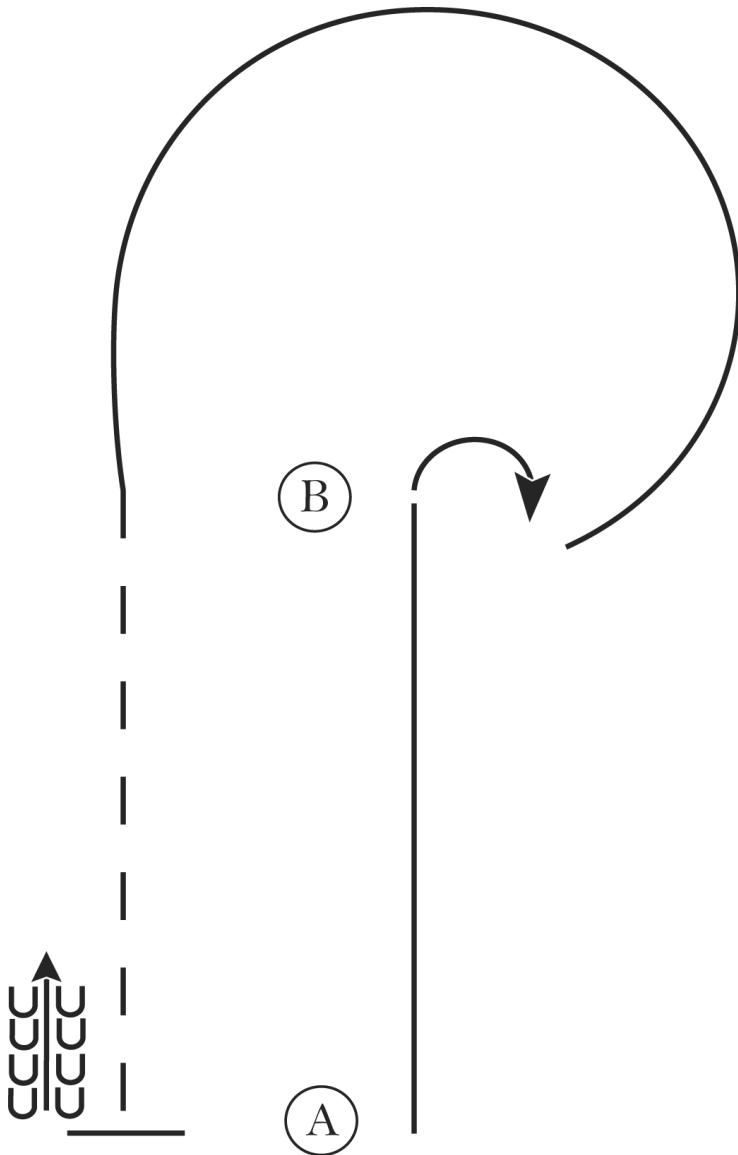

Feathered Horse Spring Classic

Western Horsemanship Youth & Amateur WJL

Show Date: June 29 - July 1, 2018

W W W . H o r s e S h o w P a t t e r n s . c o m

W W W . H o r s e S h o w P a t t e r n s . c o m

1. Lope on the right lead A to B.
2. At B perform a 90 degree turn to the right.
3. Lope a circle to B on the left lead.
4. At B extend the jog to A.
5. At A stop and Back 4 steps.

Walk	.....
Jog	-----
Extended Jog	-----
Lope	—————
Leg Yield	|||||||||
Lead Change	↘
Back	←←←←
Marker	Ⓚ
Sidepass	←←←←

[WH/2-7]

Pattern Provided by:

Susan Bragg