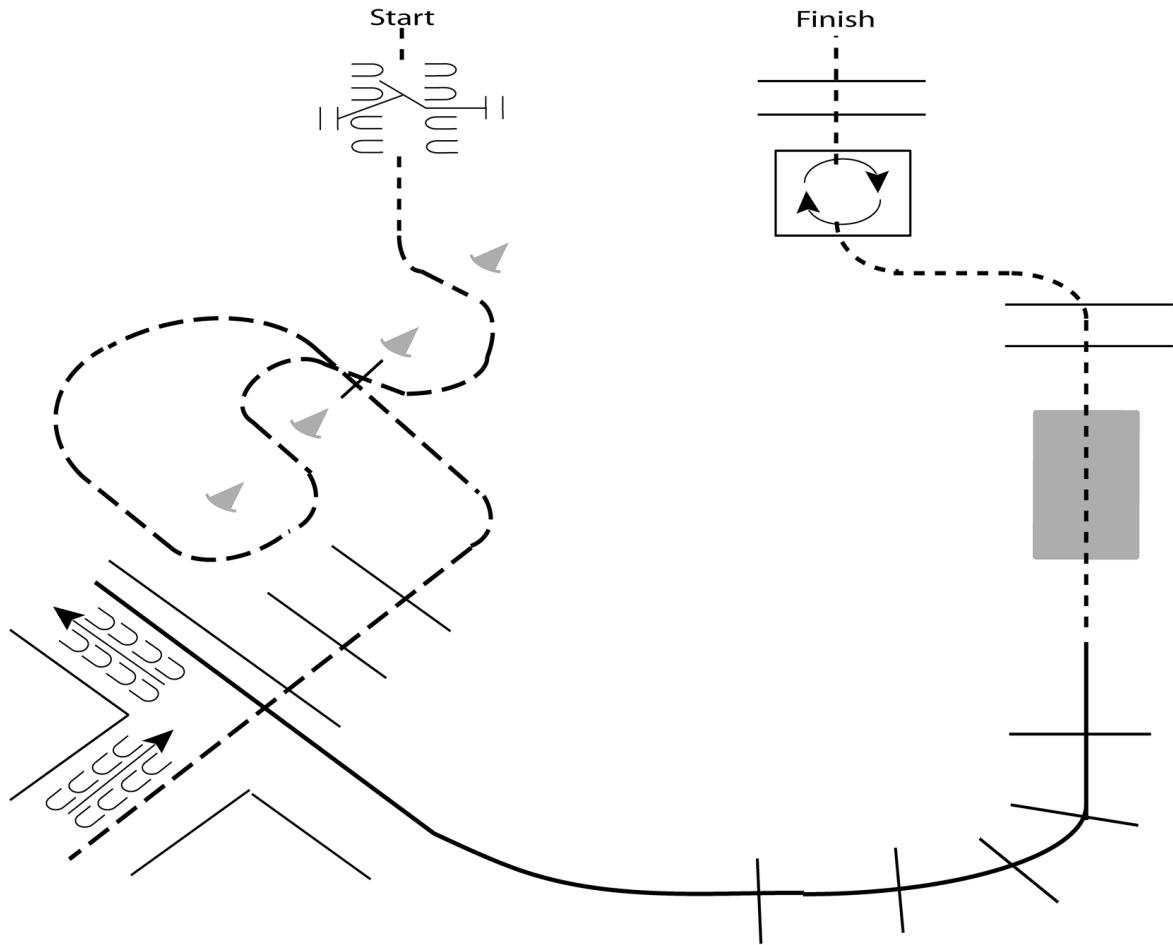

1. Walk.
2. Trot
3. Extended trot.
4. Left lead lope
5. Stop, 1 1/2 turn right
6. Extended lope
7. Collect to working lope-right lead
8. Change leads (simple or flying)
9. Walk
10. Walk over logs
11. Trot
12. Extended trot
13. Stop and back

Walk	-----
Jog	-----
Extended Jog	-----
Lope	-----
Lead Change	
Back	←←←←
Marker	(B)

[RR/2]

Pattern Provided by:

Susan Bragg

Feathered Horse Spring Classic

Ground Obstacles In-Hand all classes (jog in lieu of lope)

Show Date: June 29 - July 1, 2018

www.HorseShowPatterns.com

www.HorseShowPatterns.com

1. Walk to and work gate.
2. Jog through cones, over pole and into chute.
3. Back the L.
4. Lope on the left lead over poles to bridge.
5. Walk over bridge and elevated poles.
6. Walk into box and perform a 360 degree turn to the right.
7. Walk out of box and over elevated poles to finish.

Walk	-----
Jog	-----
Extended Jog	-----
Lope	=====
Leg Yield	
Lead Change	---/---
Back	← u u u u u u u u
Marker	ⓑ
Sidepass	←-----→

[T/2-4]

Pattern Provided by:

Susan Bragg

Feathered Horse Spring Classic

Western Horsemanship Youth & Amateur WJL