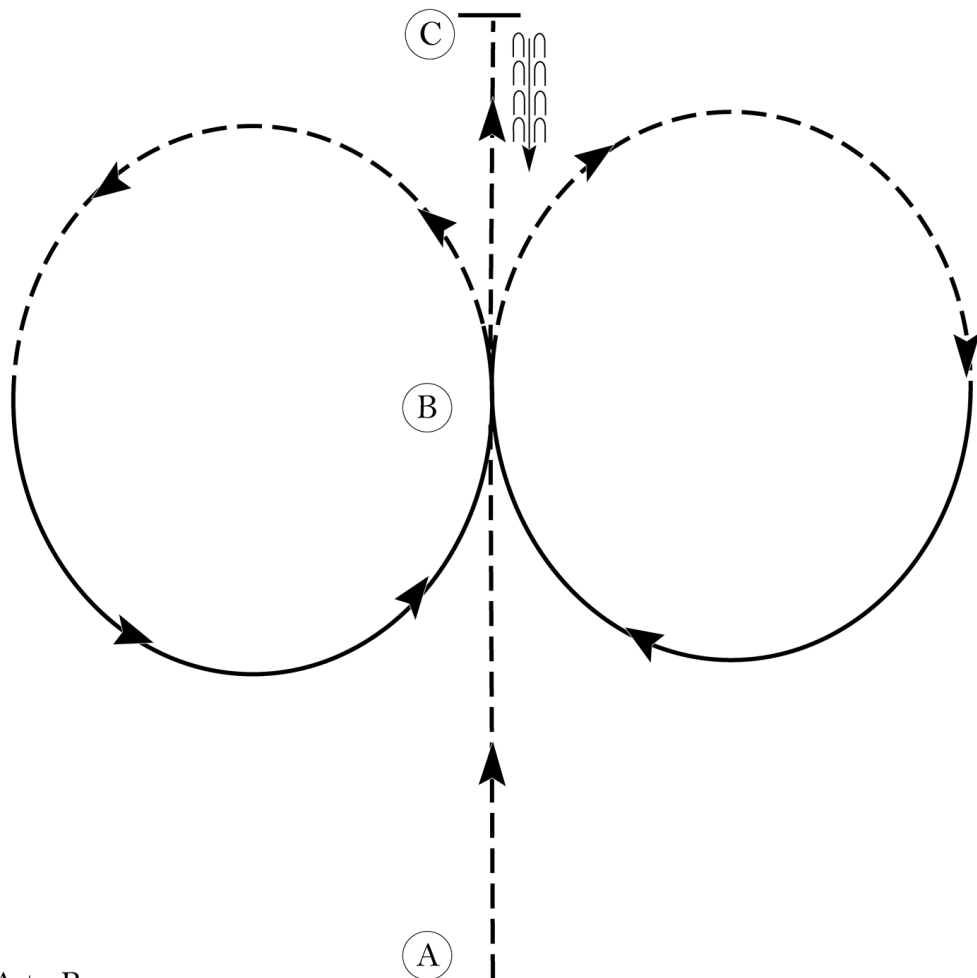

Feathered Horse Spring Classic

English Equitation WTC (Youth and amateur)

Show Date: June 29 - July 1, 2018

w w w . H o r s e S h o w P a t t e r n s . c o m

w w w . H o r s e S h o w P a t t e r n s . c o m

1. Sitting trot A to B
2. At B posting trot on the left diagonal in a half circle.
3. Canter on the right lead back to B. .
4. Posting trot on the right diagonal in a half circle.
5. Canter on the left lead back to B.
6. Sitting trot to C.
7. Stop at C and back approximately one horse length.

Exit at a sitting trot.

Walk	-----
Trot	- - - - -
Extended Trot	-----
Canter	—————
Leg Yield	|||||
Lead Change	↘ ↙
Back	← ← ← ← ←
Marker	⊙ B
Sidepass	← - - - - ←
Hand Gallop	———

[HSE/2-21]

Pattern Provided by:

Susan Bragg