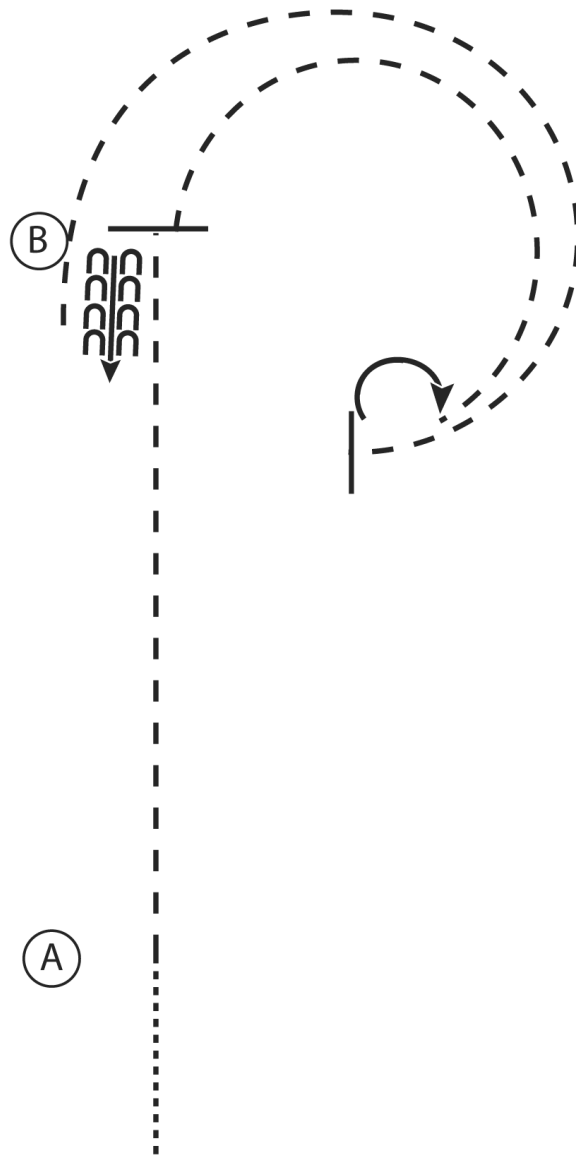

Feathered Horse Spring Classic

Western Horsemanship Youth & Amateur WJ

Show Date: June 29 - July 1, 2018

w w w . H o r s e S h o w P a t t e r n s . c o m

w w w . H o r s e S h o w P a t t e r n s . c o m

1. Walk to A
2. Jog A to B
3. At B stop and back
4. Jog 3/4 circle to the right
5. Stop and perform a 180 degree turn to the right on the hindquarter
6. Jog a circle back to B
7. Stop at B

Walk	.....
Jog	-----
Extended Jog	-----
Lope	—————
Leg Yield	|||||||||
Lead Change	———/
Back	←←← ←←←
Marker	ⓑ
Sidepass	←←-----

[WH/WT-12]

Pattern Provided by:

Susan Bragg