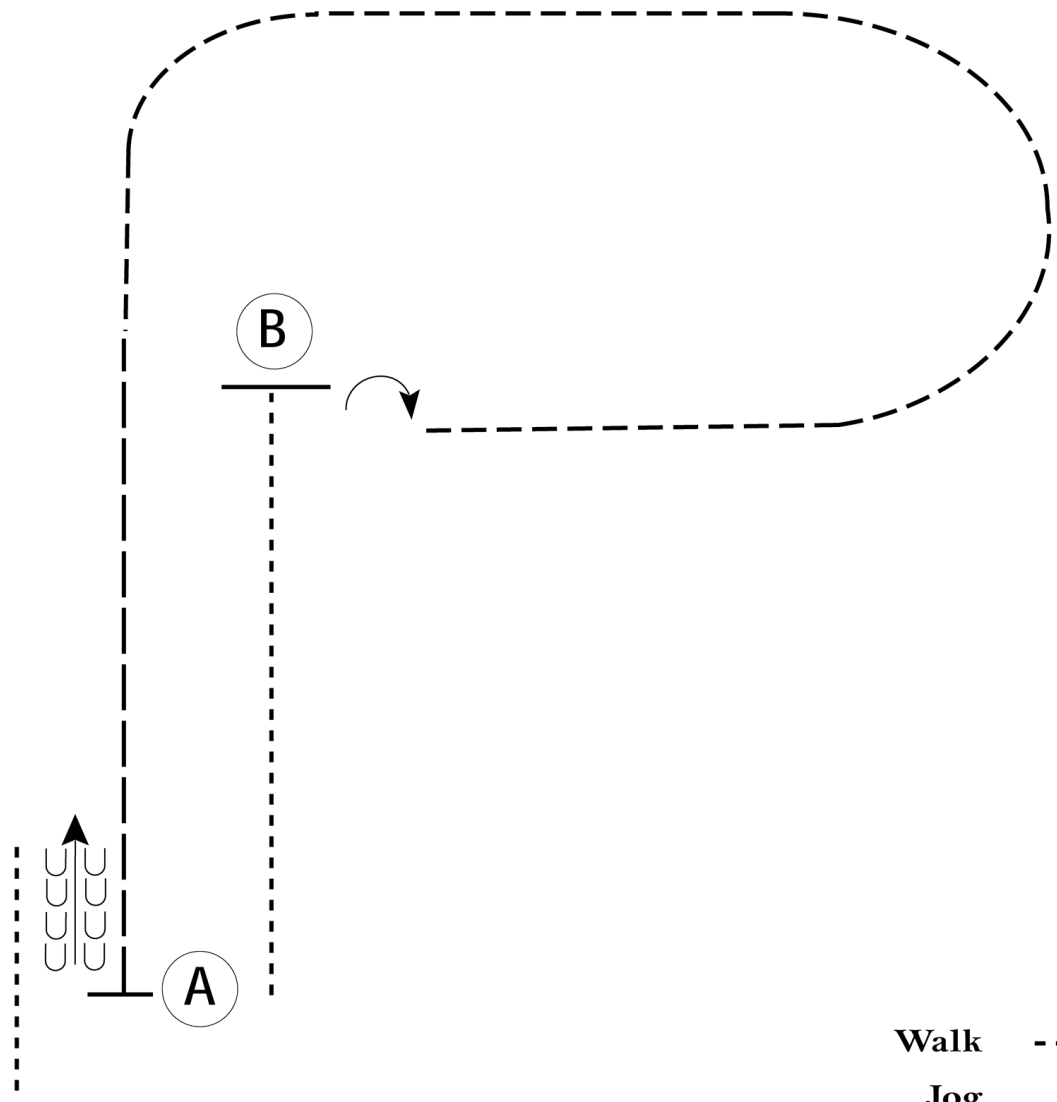

12th Annual Feathered Horse Fall Classic

Youth & Amateur WJ Western Equitation

Show Date: 10-10-2017

W W W . H o r s e S h o w P a t t e r n s . c o m

W W W . H o r s e S h o w P a t t e r n s . c o m

Be ready at A.

1. Walk from A to B.
2. Stop at B and turn 90 degrees to the right.
3. Jog around B as shown.
4. Extend the jog from B to A.
5. Stop at A and back approximately one horse length.
6. Walk forward and follow the instructions of your ring steward..

Walk	-----
Jog	-----
Extended Jog	-----
Lope	—————
Leg Yield	|||||
Lead Change	—/—
Back	←←← ←←←
Marker	Ⓚ
Sidepass	←-----→

[WH/WT-53]

Pattern Provided by:

Adam Longman