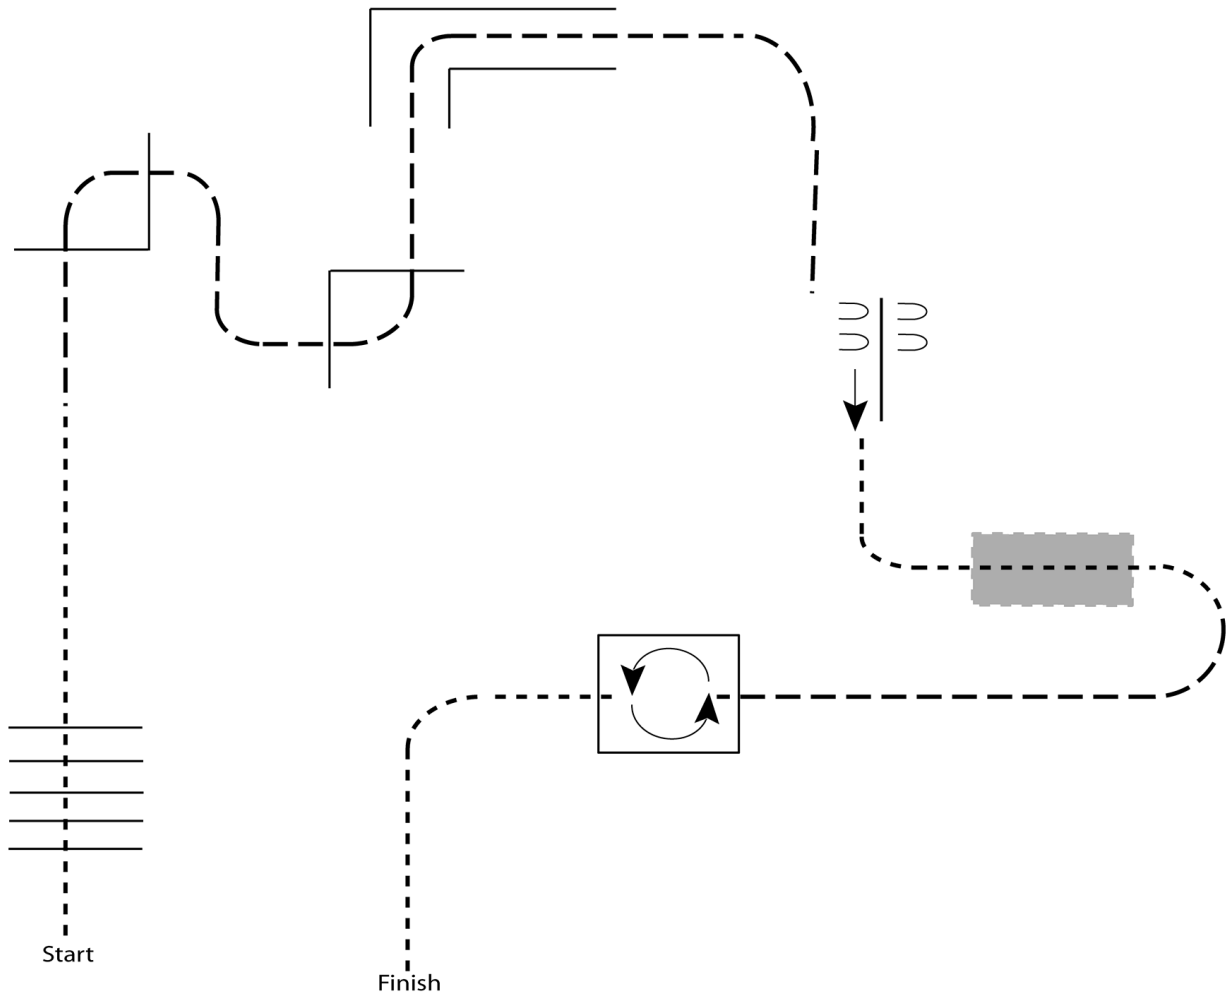

w w w . H o r s e S h o w P a t t e r n s . c o m

12th Annual Feathered Horse Fall Classic

All In Hand and WJ/WT Trail

Show Date: 10-10-2017

www.HorseShowPatterns.com

www.HorseShowPatterns.com

1. Walk over poles
2. Jog over poles
3. Jog through chute
4. Sidepass over log to the right
5. Walk over bridge
6. Jog into box and perform a 360 degree turn to the left
7. Walk out of box to finish