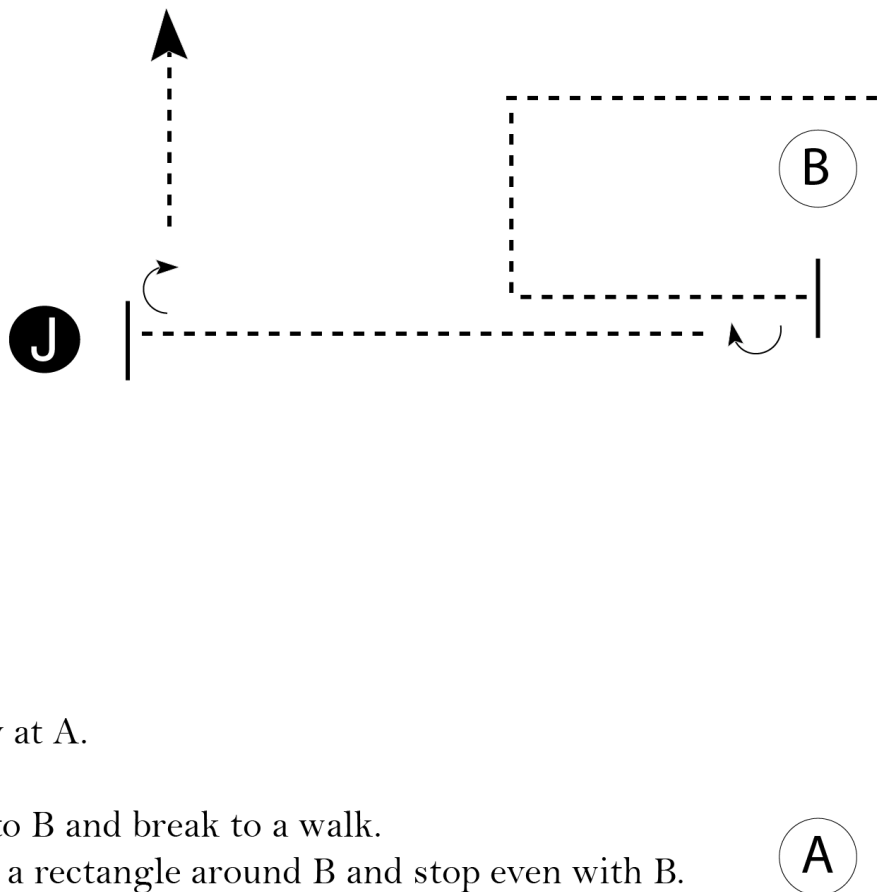

12th Annual Feathered Horse Fall Classic

All Showmanship

Show Date: 10-10-2017

Be ready at A.

1. Trot to B and break to a walk.
2. Walk a rectangle around B and stop even with B.
3. Perform a 180 degree turn.
4. Walk to Judge.
5. Stop and set up for inspection.
6. When dismissed, perform a 90 degree turn and walk to exit.

Pattern is over once you have walked more than one horse length away from Judge.

- Walk -----
- Trot - - - - -
- Back ←=====
- Marker ○ B
- Judge ○ J

[S/WT-95]

Pattern Provided by:
Adam Longman

w w w . H o r s e S h o w P a t t e r n s . c o m

Show Date: 10-10-2017

www.HorseShowPatterns.com

www.HorseShowPatterns.com

Be ready at A.

1. Jog from A to B.
2. Stop at B and turn 90 degrees to the right.
4. Lope on the left lead around B as shown.
5. Break to the jog at B and jog to A.
6. Stop at A and back approximately one horse length.
7. Walk forward and follow the instructions of your ring steward..