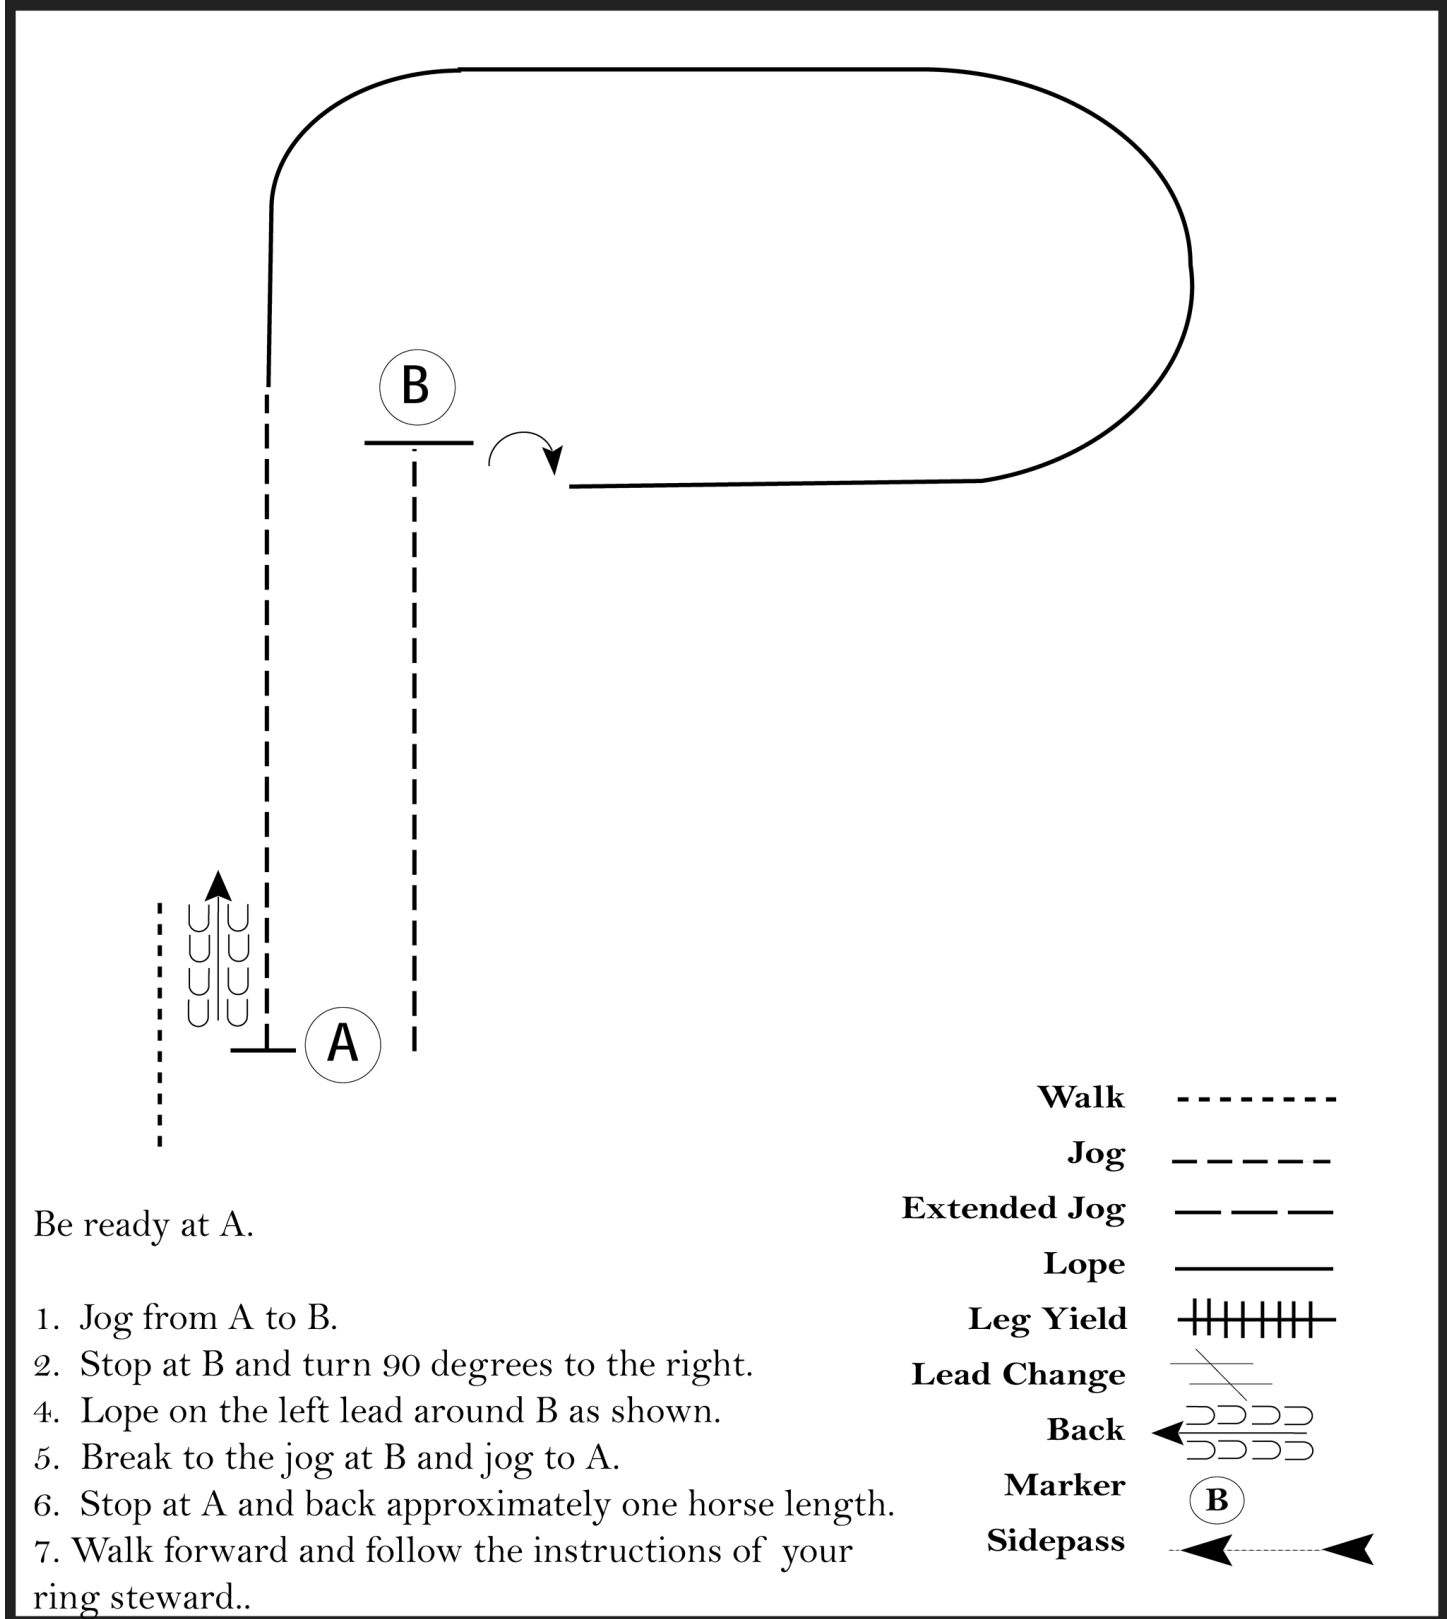

Walk	-----
Jog	-----
Extended Jog	-----
Lope	—————
Leg Yield	
Lead Change	—/—
Back	←←← ←←←
Marker	Ⓚ
Sidepass	←-----→

[WH/WT-53]

Pattern Provided by:

Adam Longman

12th Annual Feathered Horse Fall Classic

Youth & Amateur WJL Western Equitation

Show Date: 10-10-2017

www.HorseShowPatterns.com

www.HorseShowPatterns.com

Be ready at A.

1. Jog from A to B.
2. Stop at B and turn 90 degrees to the right.
4. Lope on the left lead around B as shown.
5. Break to the jog at B and jog to A.
6. Stop at A and back approximately one horse length.
7. Walk forward and follow the instructions of your ring steward..