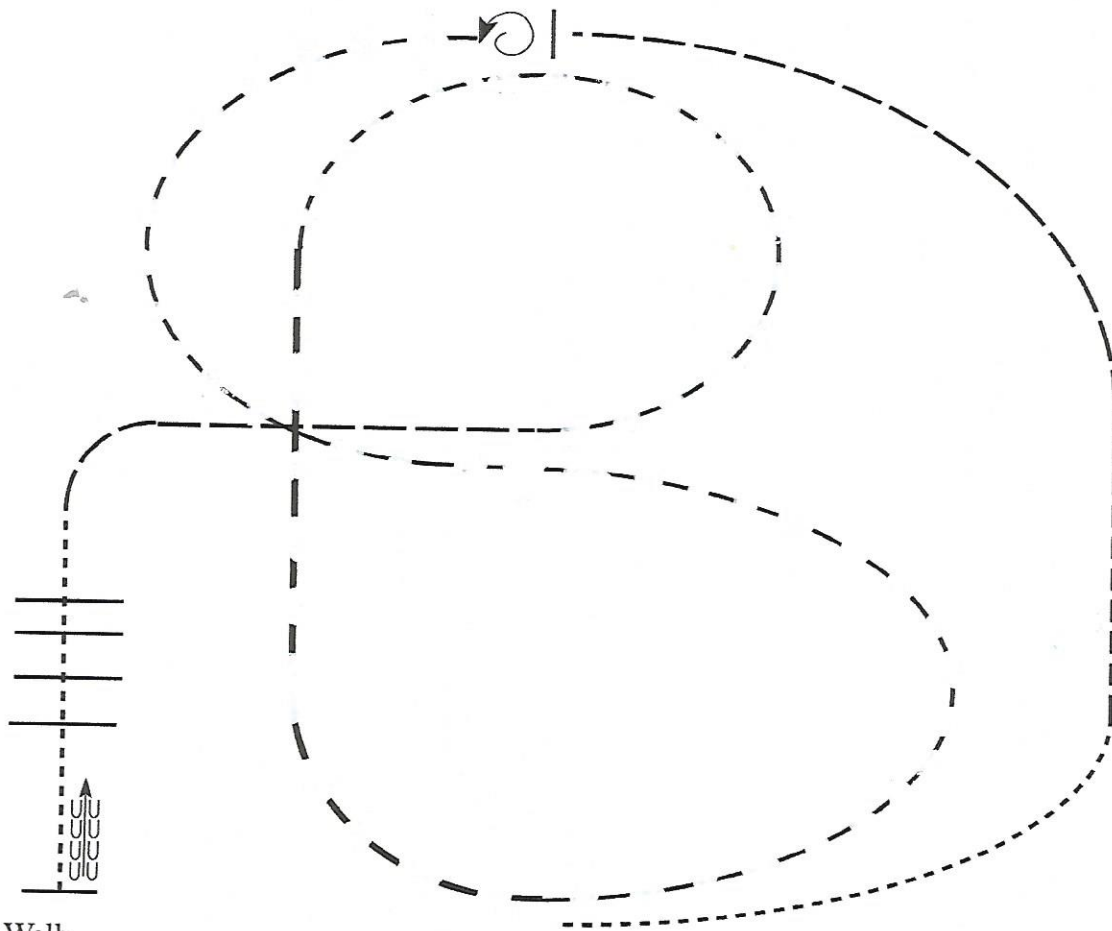

Feathered Horse Classic

Ranch Riding W/J

Show Date: 04-21-2018

www.HorseShowPatterns.com

www.HorseShowPatterns.com

1. Walk
2. Trot
3. Extend the trot, at the top of the arena, stop
4. 360 degree turn to the left
5. Trot 1/2 circle, trot to the center
6. Trot 1/2 circle
7. Trot 1/2 circle
8. Extended trot up the long side of arena
9. Collect back to a trot around the top of the arena and back to center
10. Break down to an extended trot
11. Walk over poles.
12. Stop and back

- Walk 
- Jog 
- Extended Jog 
- Lope 
- Lead Change 
- Back 
- Marker 

Pattern Provided by:
Heather Young

[RR/1]