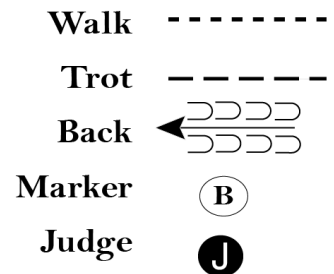

Feathered Horse Classic National Championship Show

All Trail & In Hand (For W/J & In Hand jog where is states to lope)

Show Date: 01-18-2018

1. Walk over bridge and over poles
2. Jog through serpentine and over pole
3. Lope on the right lead over poles
4. Jog through box, then jog into box
5. Turn 360 degrees to the left in the box
6. Walk out of box and into chute
7. Back the L
8. Work the gate
9. Walk over poles
10. Lope on the left lead over poles to finish

Walk	-----
Jog	-----
Extended Jog	-----
Lope	—————
Leg Yield	
Lead Change	—/—
Back	←←←←←
Marker	Ⓚ
Sidepass	←-----→

[T/3-4]

Pattern Provided by:

FHC Judges

www.HorseShowPatterns.com

www.HorseShowPatterns.com

Feathered Horse Classic National Championship Show

All Showmanship

Show Date: 01-18-2018

w w w . H o r s e S h o w P a t t e r n s . c o m

w w w . H o r s e S h o w P a t t e r n s . c o m

Be ready at A.

1. Trot from A to B.
2. Trot a circle around B.
3. At B, stop, set up, and hesitate.
4. Trot halfway to the Judge as shown.
5. Walk halfway to Judge and set up for inspection.
6. When dismissed, back an "L" as shown.
7. Perform a 270 degree turn and exit at a walk.