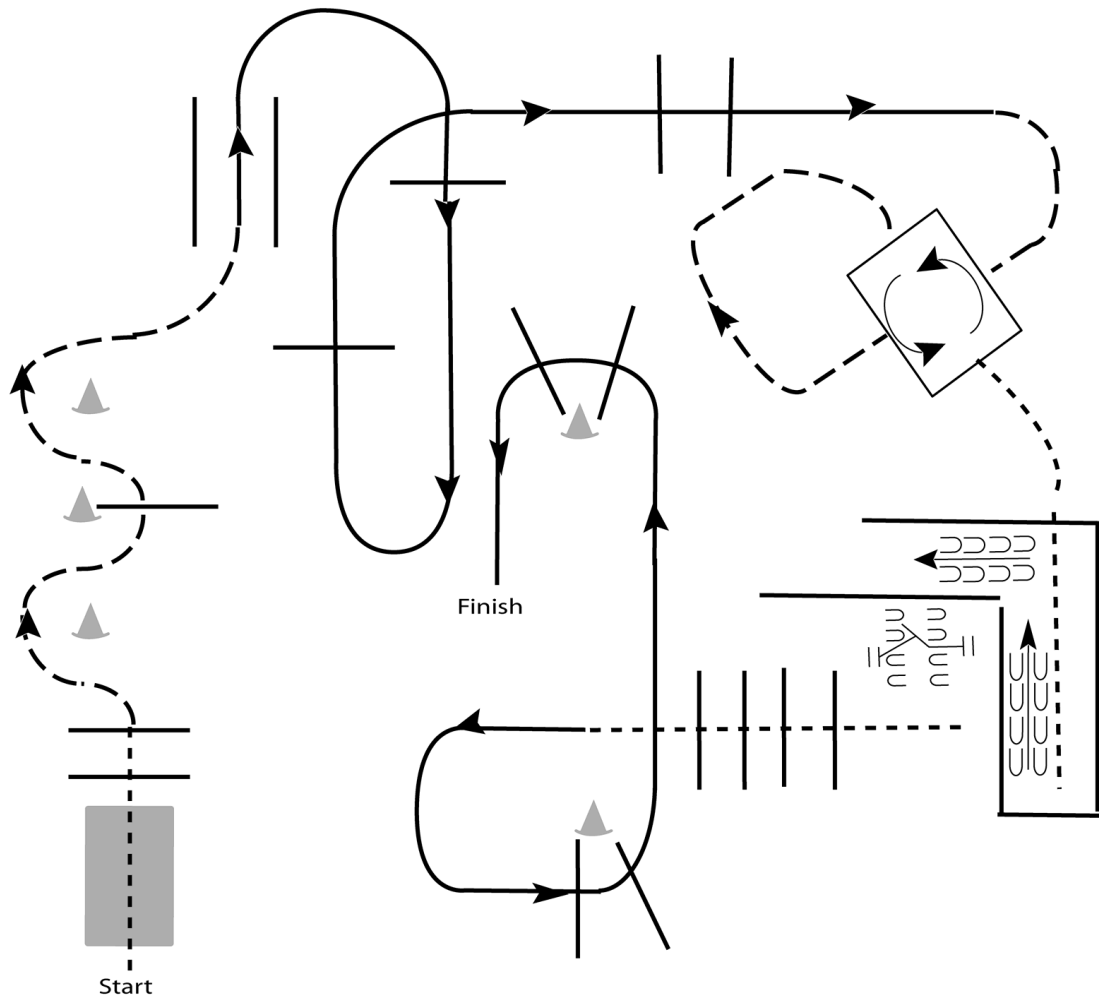

Feathered Horse Classic National Championship Show

All Trail & In Hand (For W/J & In Hand jog where is states to lope)

Show Date: 01-18-2018

1. Walk over bridge and over poles
2. Jog through serpentine and over pole
3. Lope on the right lead over poles
4. Jog through box, then jog into box
5. Turn 360 degrees to the left in the box
6. Walk out of box and into chute
7. Back the L
8. Work the gate
9. Walk over poles
10. Lope on the left lead over poles to finish

Walk	-----
Jog	-----
Extended Jog	-----
Lope	—————
Leg Yield	
Lead Change	—/—
Back	←←←←←
Marker	Ⓚ
Sidepass	←-----→

[T/3-4]

Pattern Provided by:

FHC Judges

www.HorseShowPatterns.com

www.HorseShowPatterns.com

Feathered Horse Classic National Championship Show

All Showmanship

Show Date: 01-18-2018

w w w . H o r s e S h o w P a t t e r n s . c o m

w w w . H o r s e S h o w P a t t e r n s . c o m

Be ready at A.

1. Trot from A to B.
2. Trot a circle around B.
3. At B, stop, set up, and hesitate.
4. Trot halfway to the Judge as shown.
5. Walk halfway to Judge and set up for inspection.
6. When dismissed, back an "L" as shown.
7. Perform a 270 degree turn and exit at a walk.

[S/2-106]

Pattern Provided by:
FHC Judges