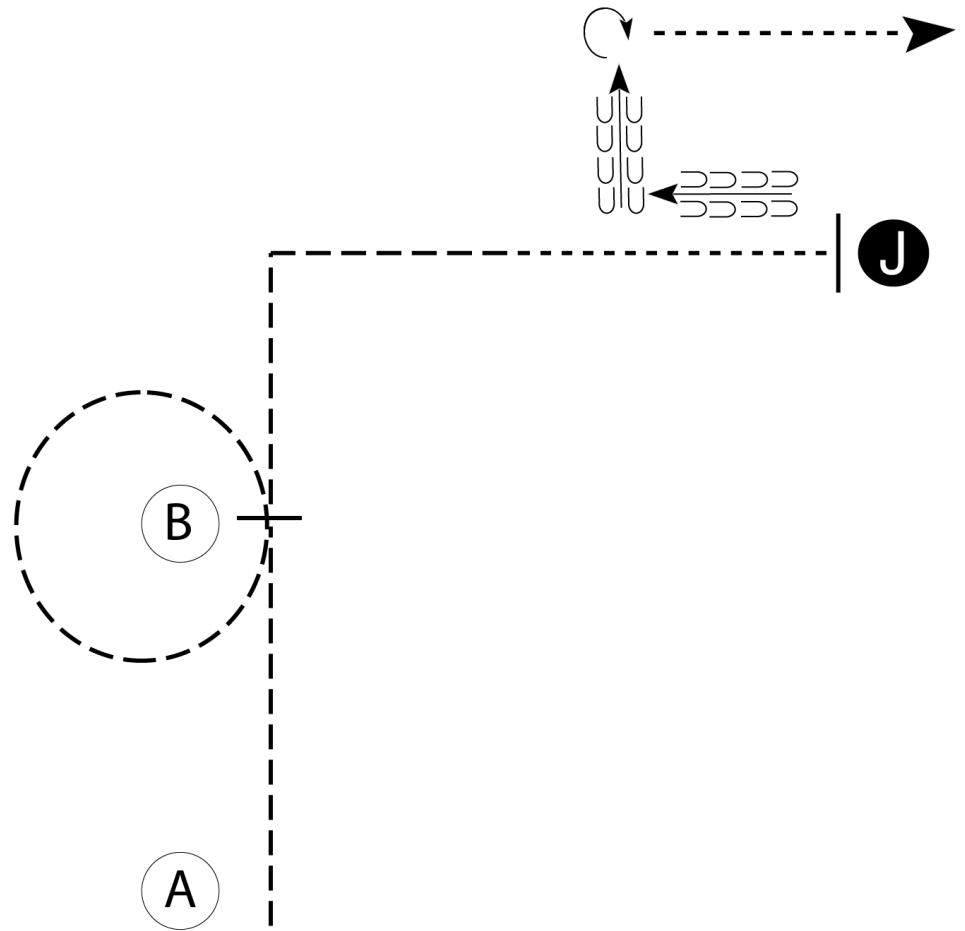

Feathered Horse Classic National Championship Show

All Trail & In Hand (For W/J & In Hand jog where is states to lope)

Show Date: 01-18-2018

1. Walk over bridge and over poles
2. Jog through serpentine and over pole
3. Lope on the right lead over poles
4. Jog through box, then jog into box
5. Turn 360 degrees to the left in the box
6. Walk out of box and into chute
7. Back the L
8. Work the gate
9. Walk over poles
10. Lope on the left lead over poles to finish

Walk	-----
Jog	-----
Extended Jog	-----
Lope	—————
Leg Yield	
Lead Change	—/—
Back	←←←←←
Marker	Ⓚ
Sidepass	←-----→

[T/3-4]

Pattern Provided by:

FHC Judges

www.HorseShowPatterns.com

www.HorseShowPatterns.com

Feathered Horse Classic National Championship Show

All Showmanship

Show Date: 01-18-2018

w w w . H o r s e S h o w P a t t e r n s . c o m

w w w . H o r s e S h o w P a t t e r n s . c o m

Be ready at A.

1. Trot from A to B.
2. Trot a circle around B.
3. At B, stop, set up, and hesitate.
4. Trot halfway to the Judge as shown.
5. Walk halfway to Judge and set up for inspection.
6. When dismissed, back an "L" as shown.
7. Perform a 270 degree turn and exit at a walk.