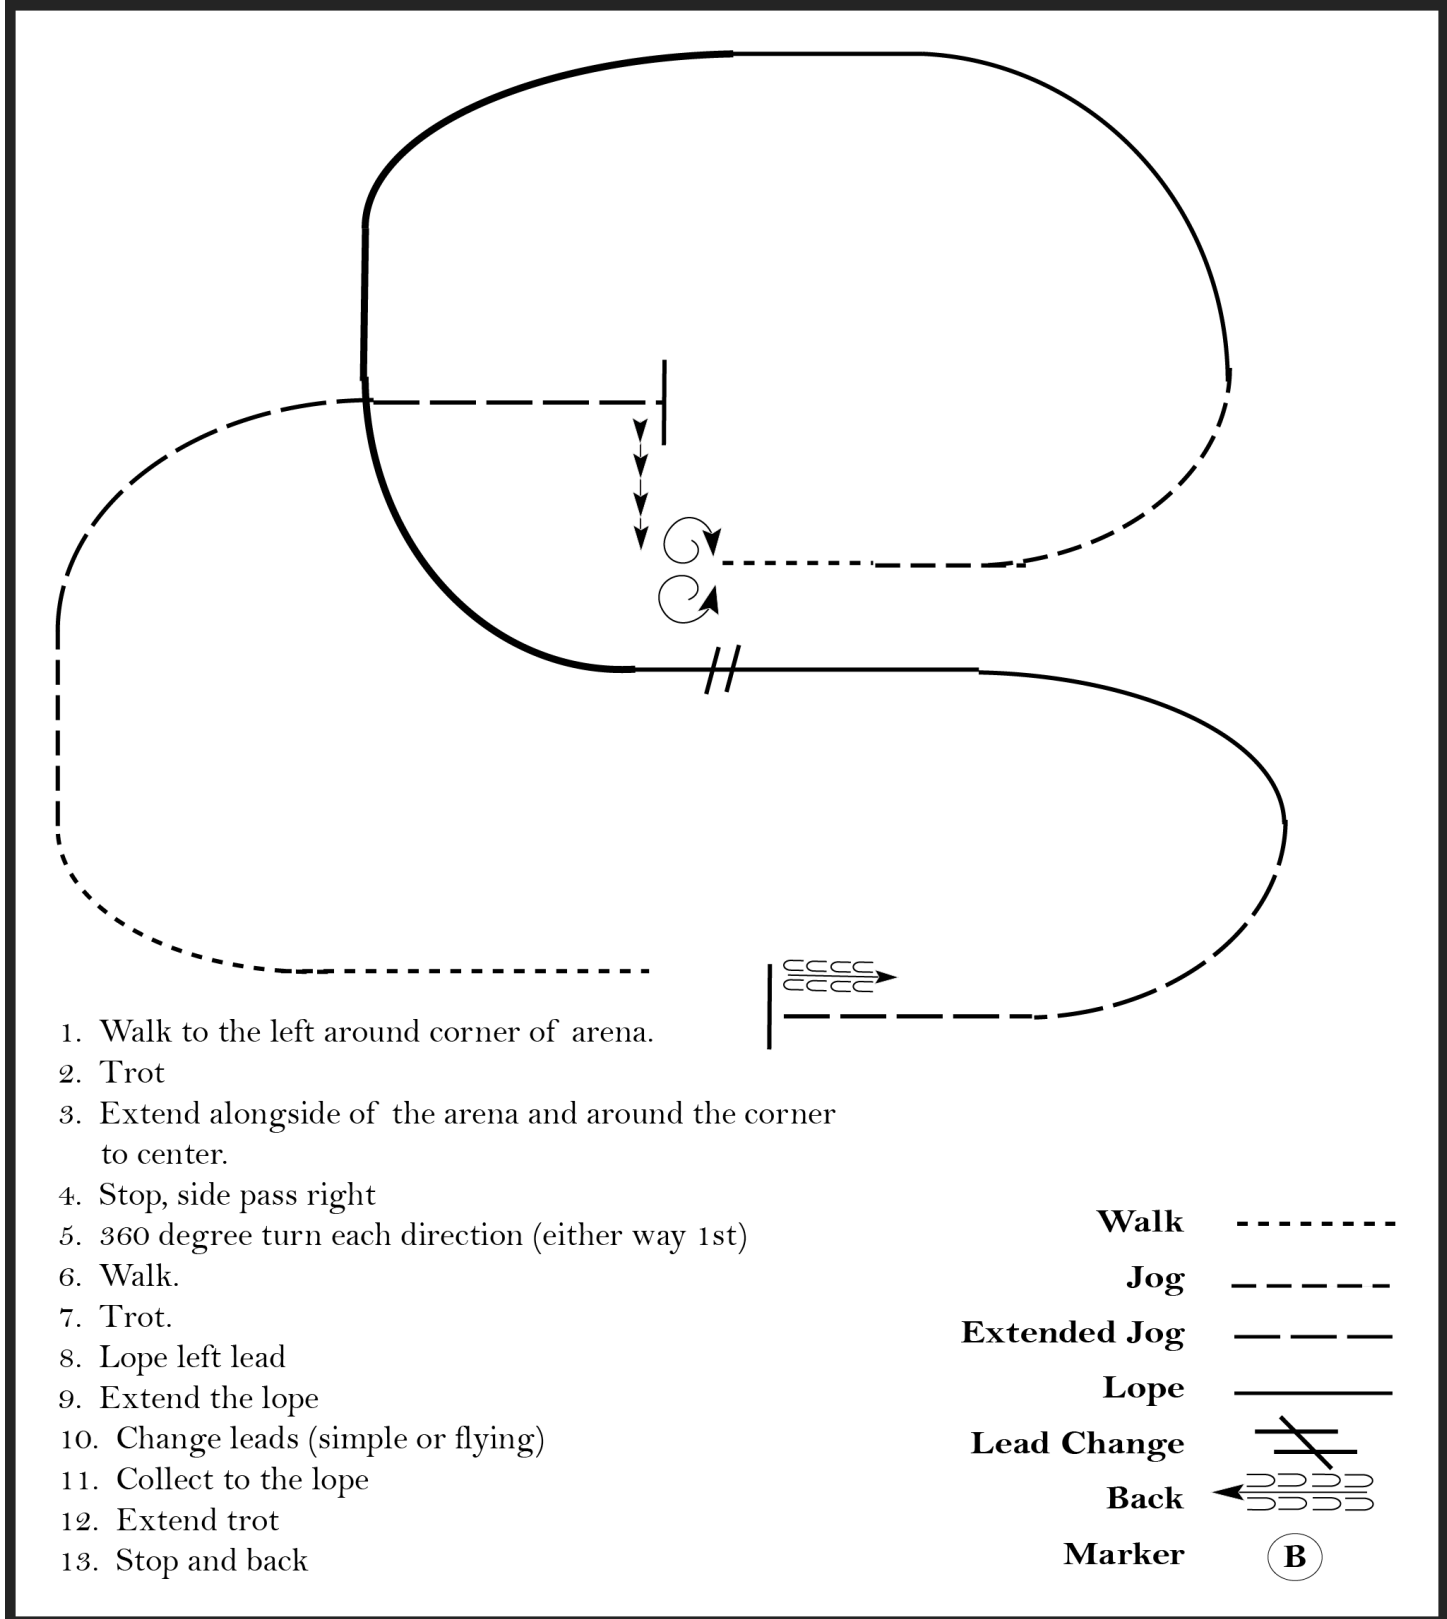

Feathered Horse Summer Classic

Ranch Riding (RR WJ Please Trot where it says lope)

Show Date: 07/15/17

w w w . H o r s e S h o w P a t t e r n s . c o m

w w w . H o r s e S h o w P a t t e r n s . c o m

1. Walk to the left around corner of arena.
2. Trot
3. Extend alongside of the arena and around the corner to center.
4. Stop, side pass right
5. 360 degree turn each direction (either way 1st)
6. Walk.
7. Trot.
8. Lope left lead
9. Extend the lope
10. Change leads (simple or flying)
11. Collect to the lope
12. Extend trot
13. Stop and back

Walk	.....
Jog	-----
Extended Jog	-----
Lope	—————
Lead Change	||
Back	←←←←←
Marker	ⓑ

[RR/3]

Pattern Provided by:

FHC Judges