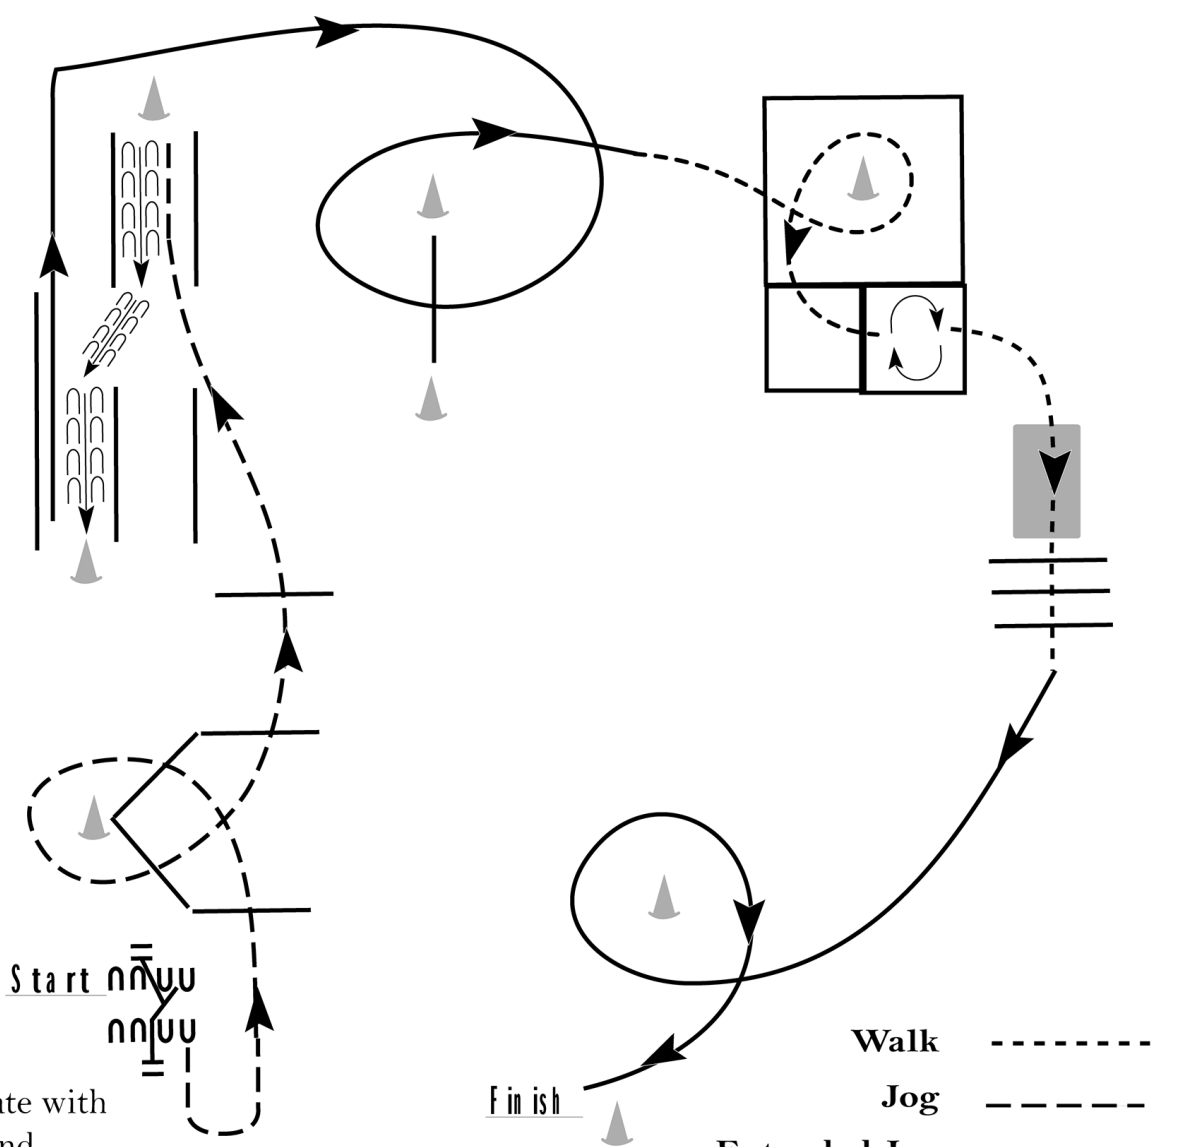

Youth & Amateur Western Equitation WJL

Show Date: 07/15/17

w w w . H o r s e S h o w P a t t e r n s . c o m

w w w . H o r s e S h o w P a t t e r n s . c o m

Be ready with your horse's tail at A.

1. When acknowledged, jog a half circle to B.
2. Lope right lead in a half circle until even with B.
3. Break to the jog to C.
4. Stop and back at C.
5. Jog to exit as shown.

Follow the instructions of your ring steward.

Walk	-----
Jog	- - - - -
Extended Jog	— — — —
Lope	
Lead Change	— / —
Back	← — — — —
Marker	Ⓚ

[WH/1-106]

Pattern Provided by:
FHC Judges

Feathered Horse Summer Classic

Trail WJL & WTC

Show Date: 07/15/17

www.HorseShowPatterns.com

www.HorseShowPatterns.com

1. Work gate with right hand.
2. Jog over poles and into chute as shown.
3. Back thru chute.
4. Lope on the right lead over pole.
5. Walk into box, around cone, and into box.
6. Turn 360 degrees to the right and walk out.
7. Walk over bridge and over poles.
8. Lope on the right lead around cone as shown to finish.