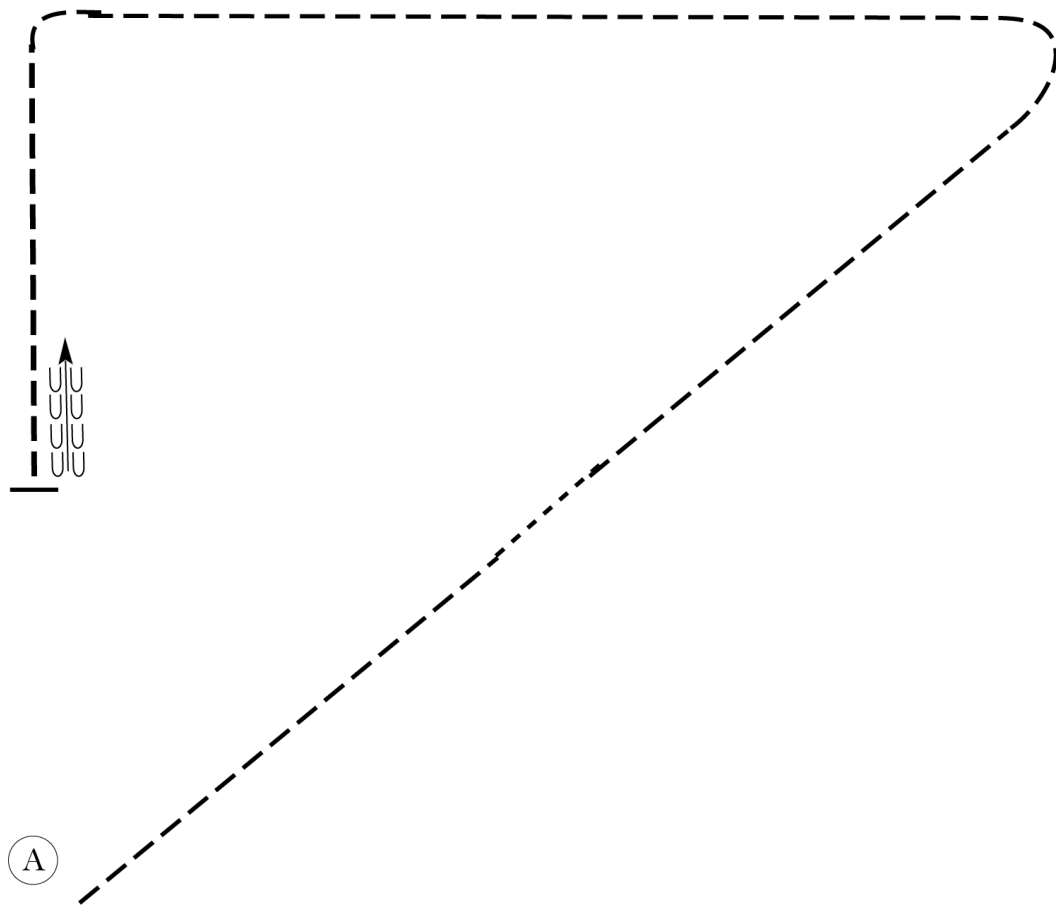

Feathered Horse Summer Classic

Youth & Amateur English Equitation WT

Show Date: 07/15/17

Be ready at A.

1. Trot right diagonal.
2. Walk 10 steps.
3. Trot on the left diagonal to the corner.
4. Change diagonals and trot to next corner.
5. At corner, perform a sitting trot halfway to A.
6. Stop when halfway to A and back approximately one horse length.

Walk	-----
Trot	- - - - -
Extended Trot	— — — — —
Canter	—————
Leg Yield	|||||
Lead Change	↙ ↘
Back	← ← ← ← ←
Marker	⊙
Sidepass	← — — — — →
Hand Gallop	— — — — —

[HSE/WT-106]

Pattern Provided by:

FHC Judges