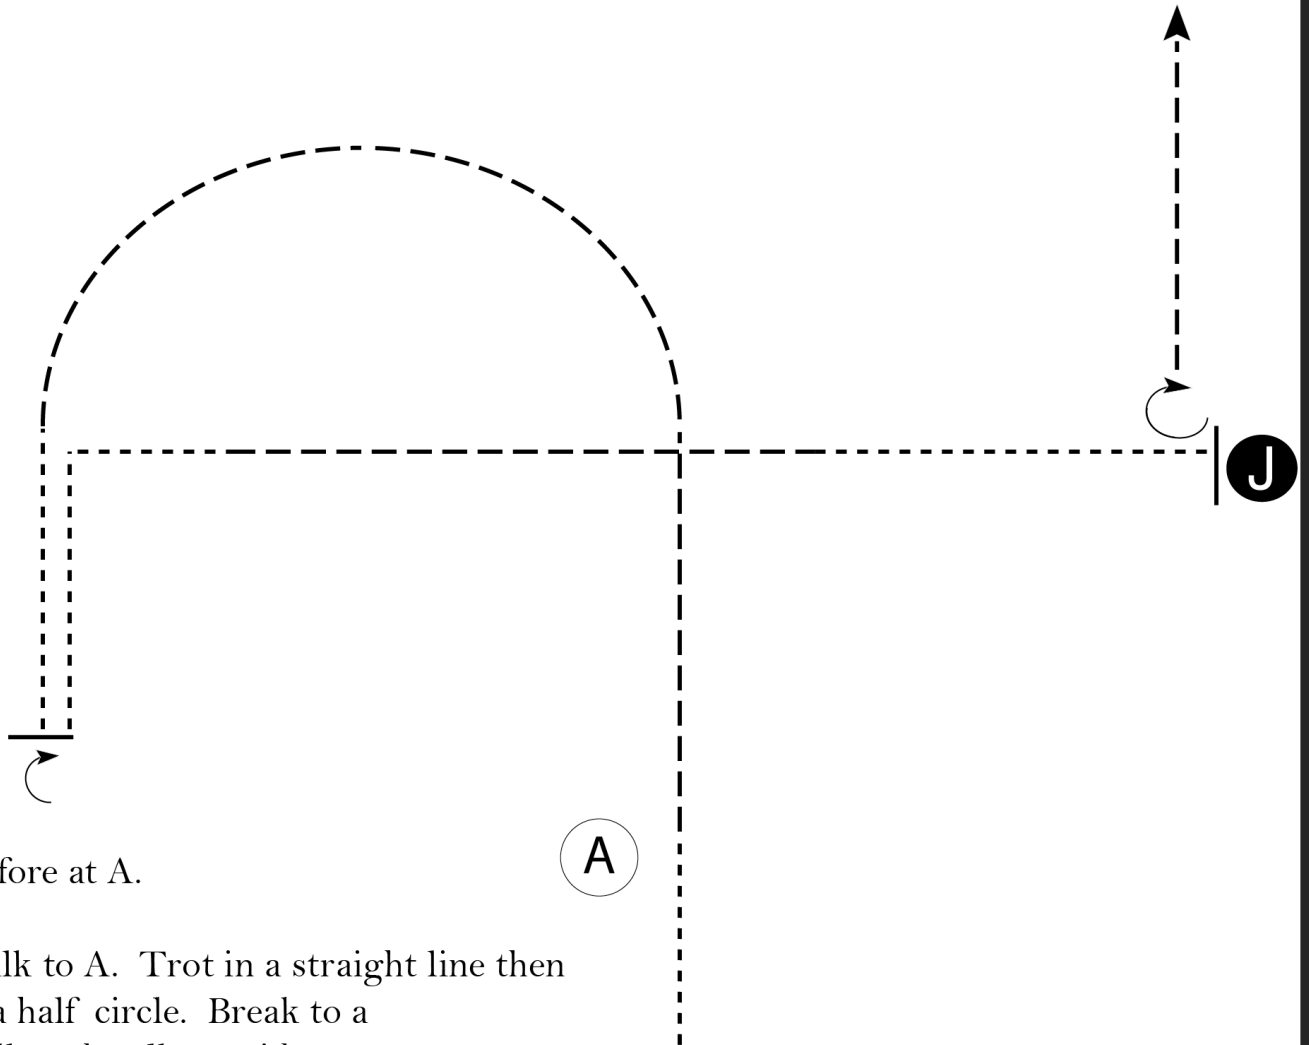

Feathered Horse Summer Classic

Youth & Amateur Showmanship

Show Date: 07/15/17

w w w . H o r s e S h o w P a t t e r n s . c o m

w w w . H o r s e S h o w P a t t e r n s . c o m

Be before at A.

1. Walk to A. Trot in a straight line then in a half circle. Break to a walk and walk 3 strides.
2. Stop and perform a 1/2 turn.
3. Walk a square corner then trot across center line then walk to Judge.
4. Stop and set up for inspection. When dismissed, perform a 3/4 turn and trot straight away.