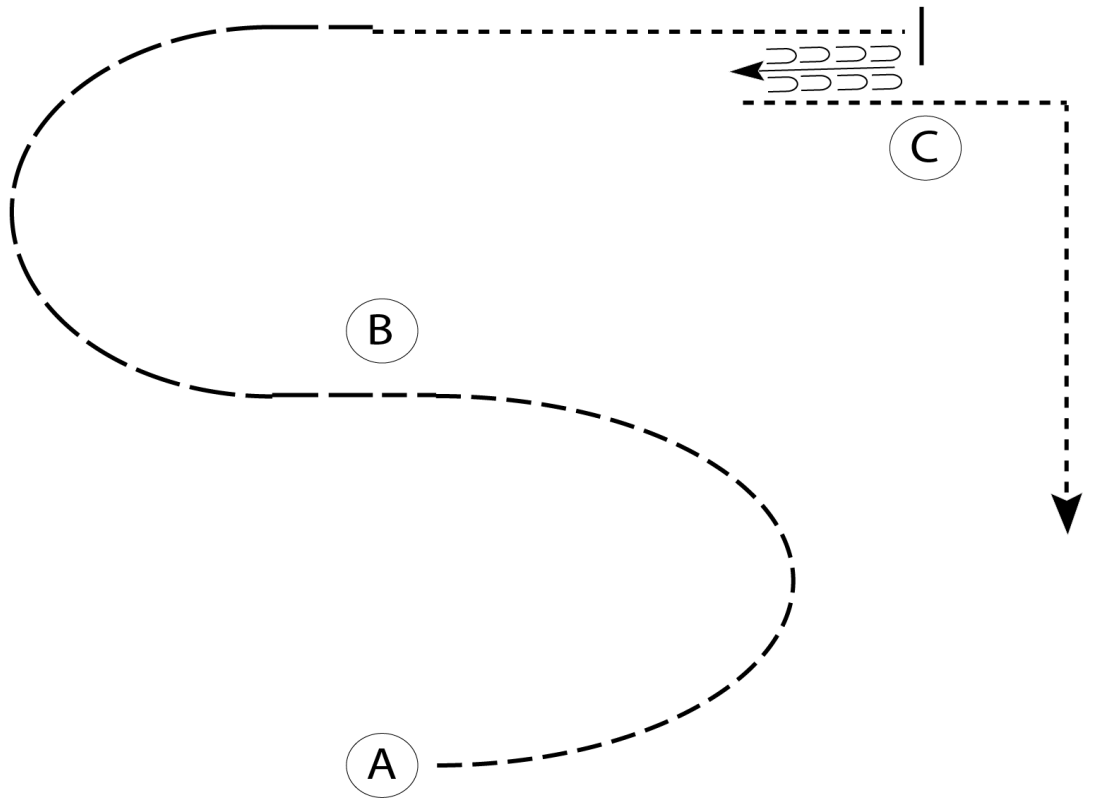

Feathered Horse Summer Classic

Youth & Amateur Western Equitation WJ

Show Date: 07/15/17

w w w . H o r s e S h o w P a t t e r n s . c o m

w w w . H o r s e S h o w P a t t e r n s . c o m

Be ready facing away from A.

1. When acknowledged, jog a half circle to B.
2. Extended jog in a half circle until even with B.
3. Break to the walk to C.
4. Stop and back at C.
5. Walk to exit as shown.

Follow the instructions of your ring steward.

Walk	-----
Jog	- - - - -
Extended Jog	— — — —
Lope	| | | |
Lead Change	— / —
Back	← ← ←
Marker	(B)

[WH/WT-106]

Pattern Provided by:

FHC Judges