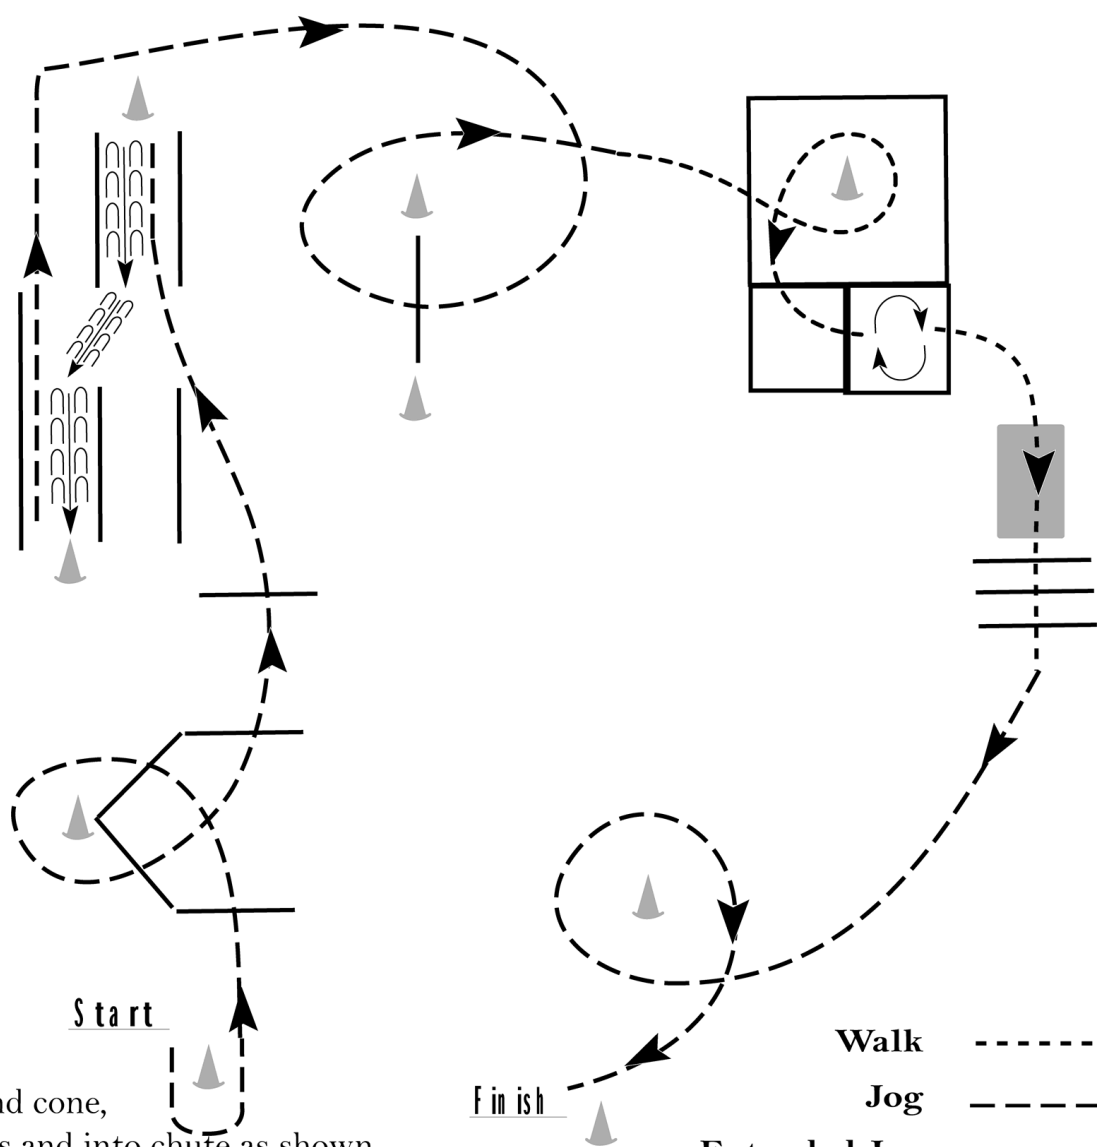

Trail WJL & WTC

Show Date: 07/15/17

www.HorseShowPatterns.com

www.HorseShowPatterns.com

1. Work gate with right hand.
2. Jog over poles and into chute as shown.
3. Back thru chute.
4. Lope on the right lead over pole.
5. Walk into box, around cone, and into box.
6. Turn 360 degrees to the right and walk out.
7. Walk over bridge and over poles.
8. Lope on the right lead around cone as shown to finish.

Walk
Jog	-----
Extended Jog	- - - - -
Lope	—————
Leg Yield	
Lead Change	///
Back	← U U U U U
Marker	ⓑ
Sidepass	← →

[T/1-25]

Pattern Provided by:
FHC Judges

Feathered Horse Summer Classic

All Trail In Hand & WT/WJ

Show Date: 07/15/17

www.HorseShowPatterns.com

www.HorseShowPatterns.com

1. Jog around cone, over poles and into chute as shown.
2. Back thru chute.
3. Jog over pole.
4. Walk into box, around cone, and into box.
5. Turn 360 degrees to the right and walk out.
6. Walk over bridge and over poles.
7. Jog around cone as shown to finish.