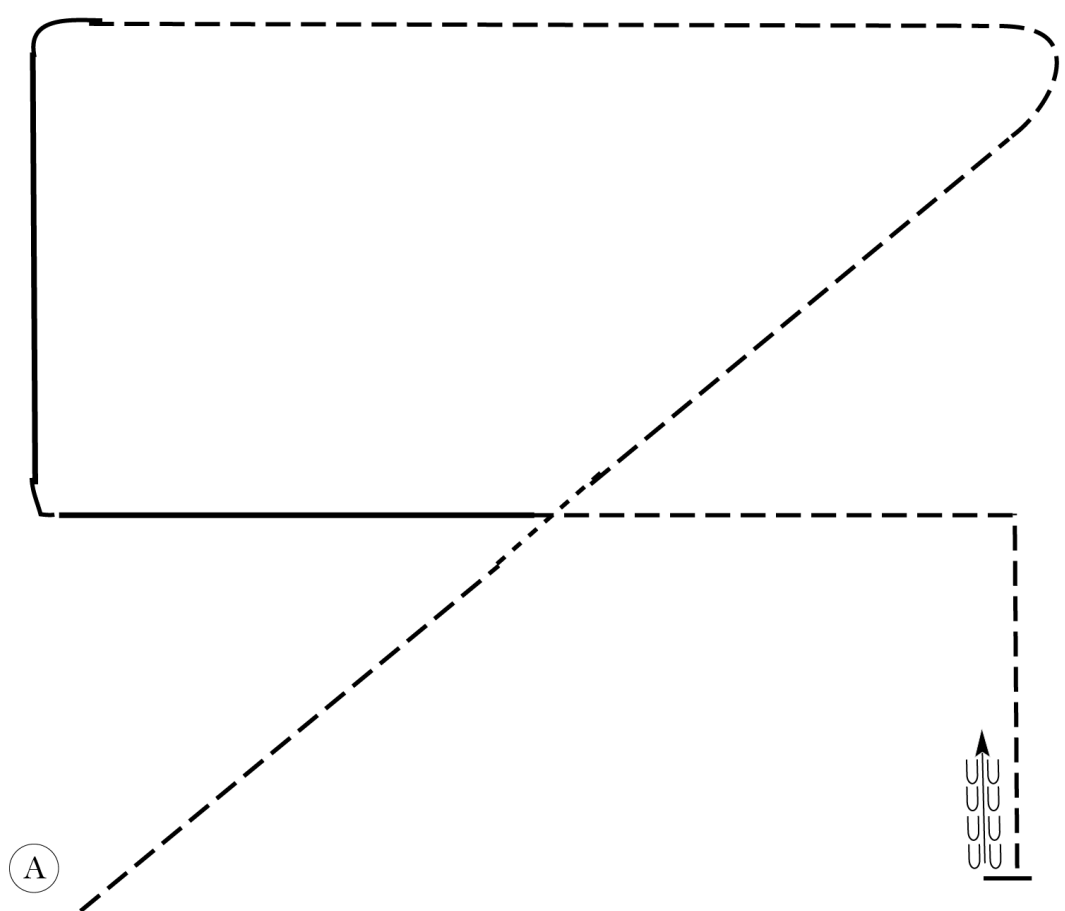

Feathered Horse Summer Classic

Youth & Amateur English Equitation WTC

Show Date: 07/15/17

w w w . H o r s e S h o w P a t t e r n s . c o m

w w w . H o r s e S h o w P a t t e r n s . c o m

Be ready at A.

1. Trot right diagonal.
2. Walk 10 steps.
3. Trot on the left diagonal to the corner.
4. Change diagonals and trot to next corner.
5. Pick up the left lead canter and canter crossing over your line.
6. Break to a sitting trot around corner until you are in line with A.
7. Stop and back and back approximately one horse length.

Walk	-----
Trot	- - - - -
Extended Trot	- - - - -
Canter	—————
Leg Yield	|||||
Lead Change	///
Back	⤵⤵⤵
Marker	(B)
Sidepass	⤵- - - - -⤵
Hand Gallop	—————

[HSE/1-106]

Pattern Provided by:
FHC Judges