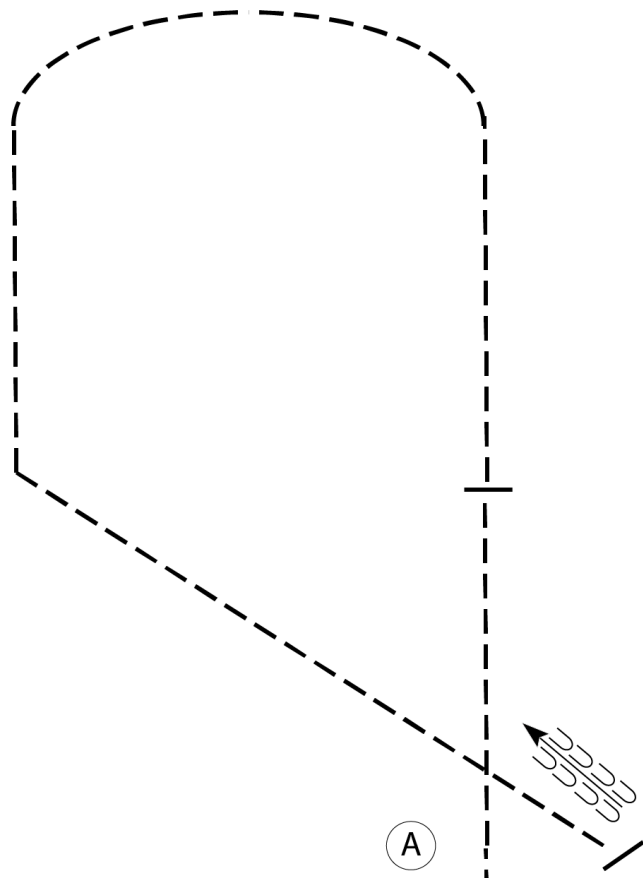

Texas Feathered Horse Classic

All WT English Equitation

Show Date: 11-07-2020

w w w . H o r s e S h o w P a t t e r n s . c o m

w w w . H o r s e S h o w P a t t e r n s . c o m

Be ready before A.

1. Walk to A. Left diagonal trot then halt for 3 seconds.
2. Right diagonal trot in a half circle and straight to the diagonal line.
3. Sitting trot on the diagonal line.
4. Halt and back approximately 2 horse lengths.