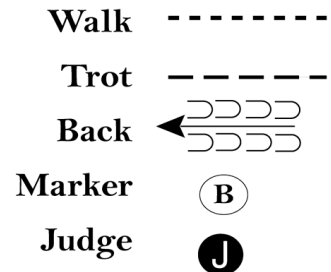

Walk
Trot - - - - -
Back ← C C C C C
Marker (B)
Judge (J)

[S/2-7]

Pattern Provided by:
FHC Judges

Texas Feathered Horse Classic

EWD Showmanship

Show Date: 11-07-2020

w w w . H o r s e S h o w P a t t e r n s . c o m

w w w . H o r s e S h o w P a t t e r n s . c o m

Be ready at A.

1. Walk from A to Judge.
2. Stop and set up for inspection.
3. When dismissed, perform a 90 degree turn.
4. Trot away from judge to B.
5. Stop at B.
6. Follow the instructions of your ring steward.