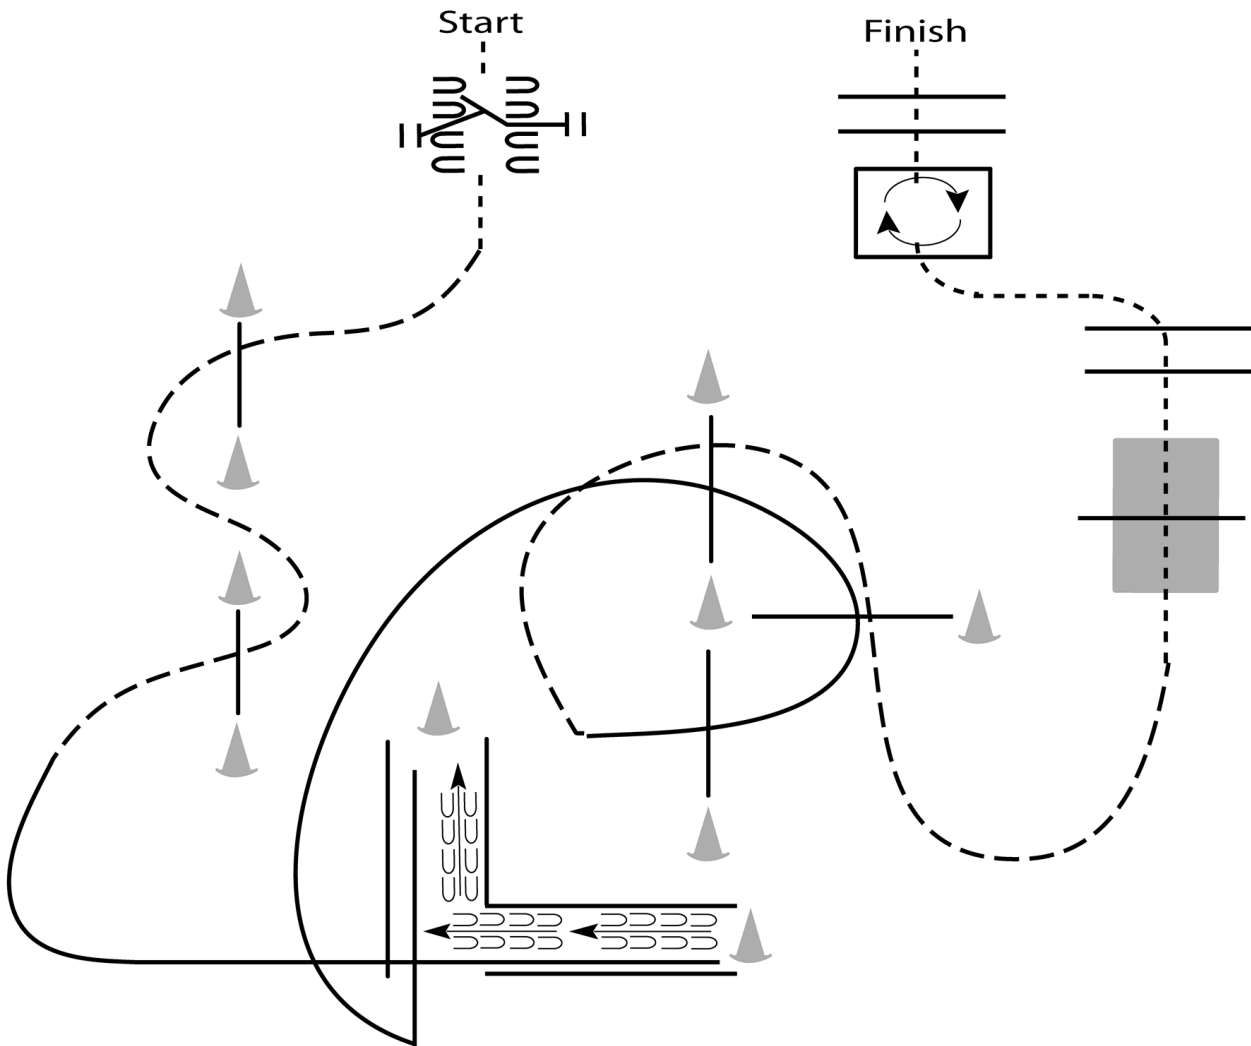

w w w . H o r s e S h o w P a t t e r n s . c o m

w w w . H o r s e S h o w P a t t e r n s . c o m

1. Walk to and work gate with right hand.
2. Jog through cones and over poles.
3. Lope on the left lead over pole and into chute.
4. Back the L.
5. Lope out of chute and over poles on the right lead as shown.
6. Break to a jog and jog over poles and to bridge.
7. Walk over bridge and poles to box.
8. Walk into box and perform a 360 degree turn to the right.
9. Walk out of box and over elevated poles to finish.