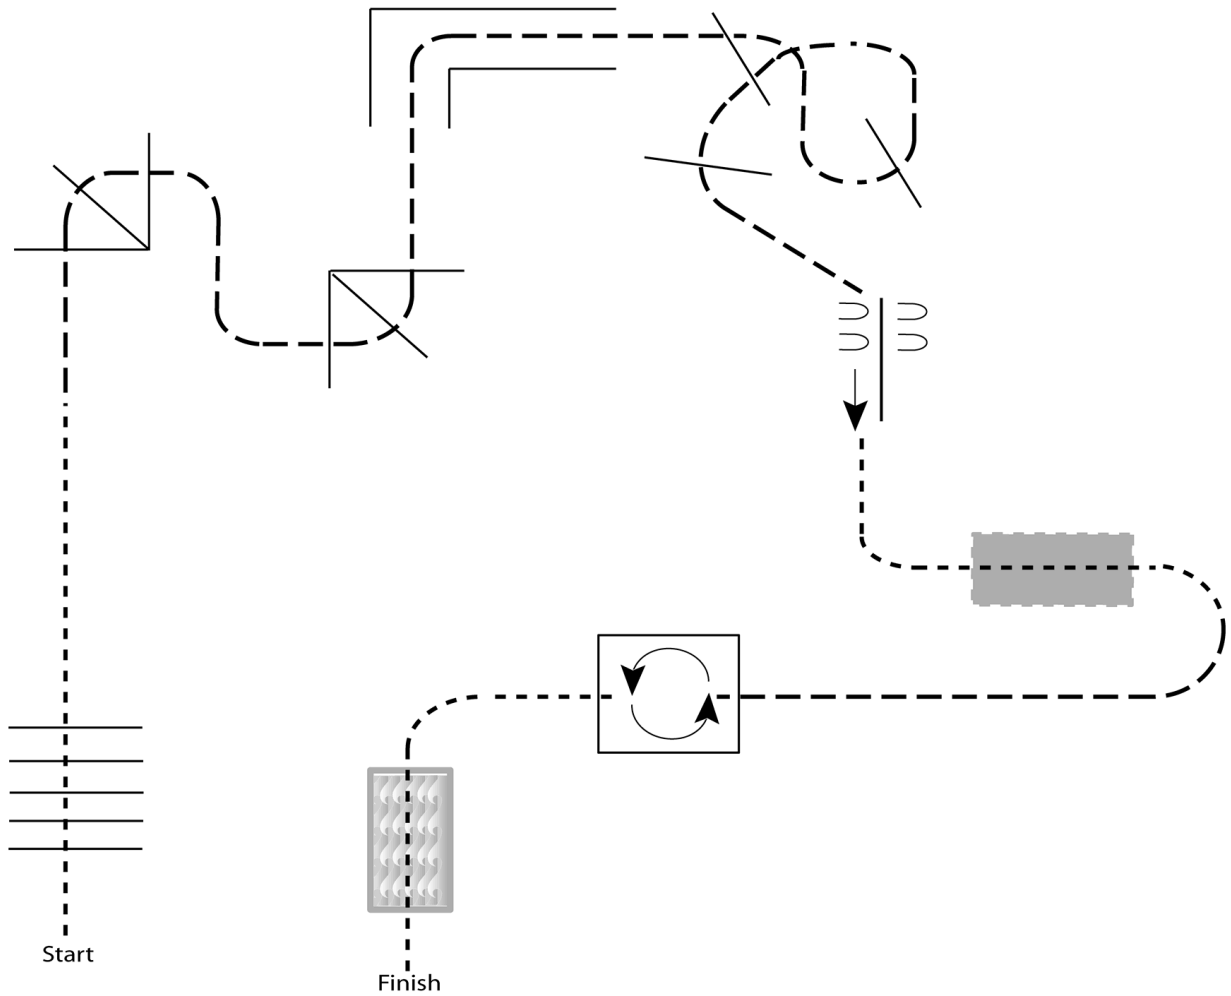

w w w . H o r s e S h o w P a t t e r n s . c o m

w w w . H o r s e S h o w P a t t e r n s . c o m

1. Walk to and work gate with right hand.
2. Jog through cones and over poles.
3. Lope on the left lead over pole and into chute.
4. Back the L.
5. Lope out of chute and over poles on the right lead as shown.
6. Break to a jog and jog over poles and to bridge.
7. Walk over bridge and poles to box.
8. Walk into box and perform a 360 degree turn to the right.
9. Walk out of box and over elevated poles to finish.

Walk	-----
Jog	- - - - -
Extended Jog	— — — — —
Lope	—————
Leg Yield	
Lead Change	— / —
Back	← ← ←
Marker	Ⓚ
Sidepass	←-----→

[T/3-48]

Pattern Provided by:

FHC Judges

Texas Feathered Horse Classic

In Hand Trail

Show Date: 11-07-2020

www.HorseShowPatterns.com

www.HorseShowPatterns.com

1. Walk over poles
2. Jog over poles
3. Jog through chute
4. Jog serpentine
5. Sidepass over log to the right
6. Walk over bridge
7. Jog into box and perform a 360 degree turn to the left
8. Walk out of box and through waterbox