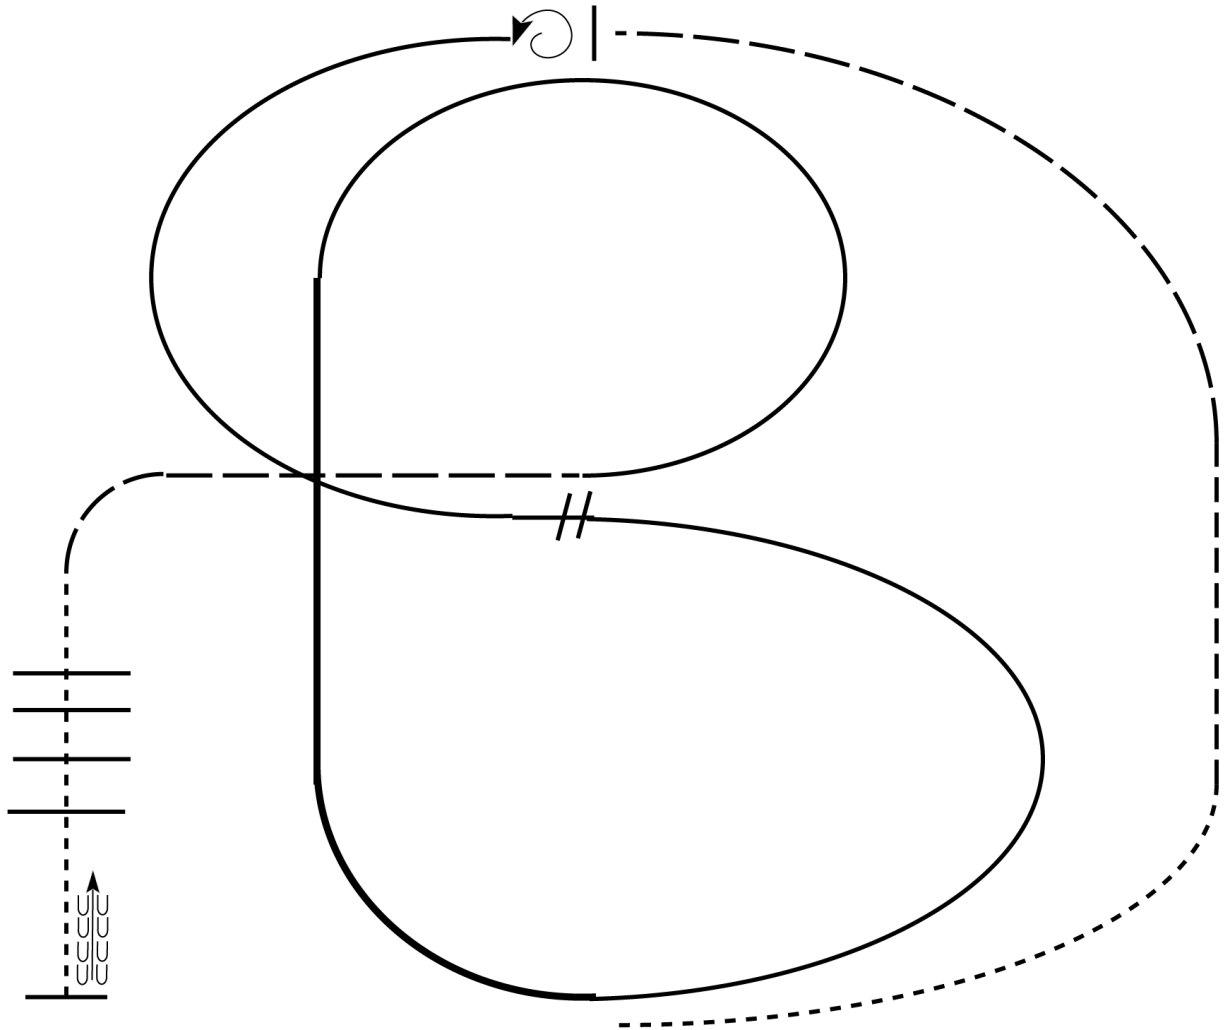

Texas Feathered Horse Classic

All Ranch Riding (for WJ - Jog for Lope, Ext Jog for Ext Lope)

Show Date: 11-07-2020

w w w . H o r s e S h o w P a t t e r n s . c o m

w w w . H o r s e S h o w P a t t e r n s . c o m

1. Walk
2. Trot
3. Extend the trot, at the top of the arena, stop
4. 360 degree turn to the left
5. Left lead 1/2 circle, lope to the center
6. Change leads (simple or flying)
7. Right lead 1/2 circle
8. Extended lope up the long side of arena (right lead)
9. Collect back to a lope around the top of the arena and back to center
10. Break down to an extended trot
11. Walk over poles.
12. Stop and back

Walk	-----
Jog	- - - - -
Extended Jog	— — — — —
Lope	—————
Lead Change	
Back	
Marker	(B)

[RR/1]

Pattern Provided by:

FHC Judges