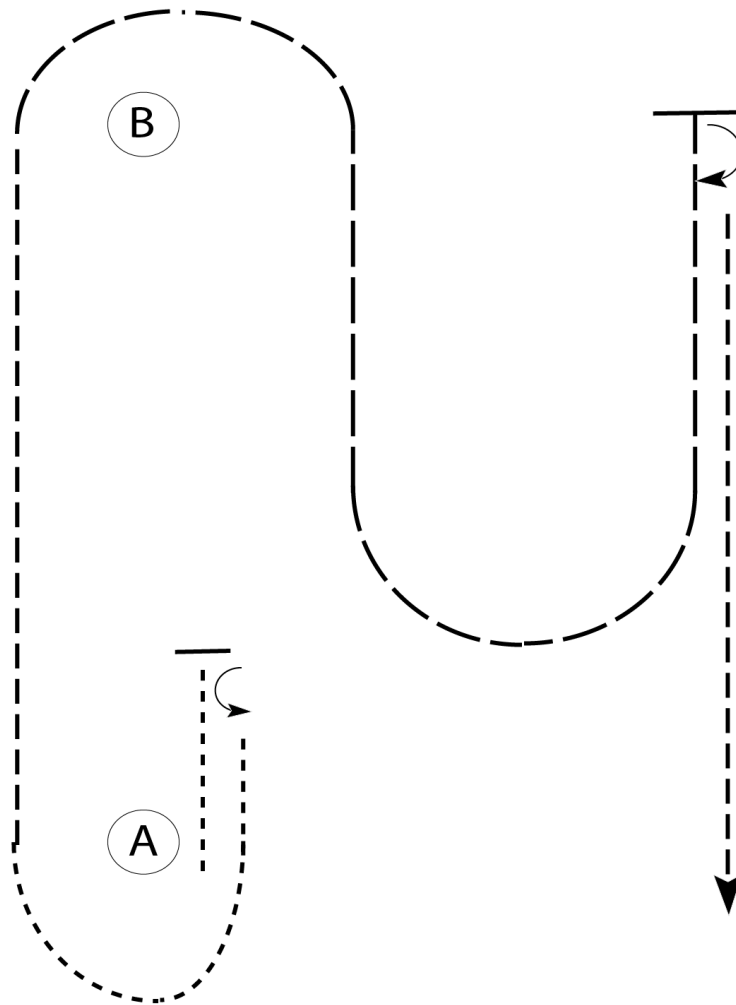

Texas Feathered Horse Classic

All WJ Western Equitation

Show Date: 11-07-2020

w w w . H o r s e S h o w P a t t e r n s . c o m

w w w . H o r s e S h o w P a t t e r n s . c o m

Be ready at A.

1. Walk approximately two horse lengths forward.
  Stop and perform a 1/2 turn left.
2. Walk to and around A.
3. Jog to B.
4. Extend the jog as shown until even with B.
  until even with B.
5. Stop and perform a 180 degree turn to the
  right and jog to finish.

Walk	-----
Jog	- - - - -
Extended Jog	— — — —
Lope	| | | |
Lead Change	— / —
Back	← ← ← ←
Marker	ⓑ

[WH/WT-118]

Pattern Provided by:

FHC Judges